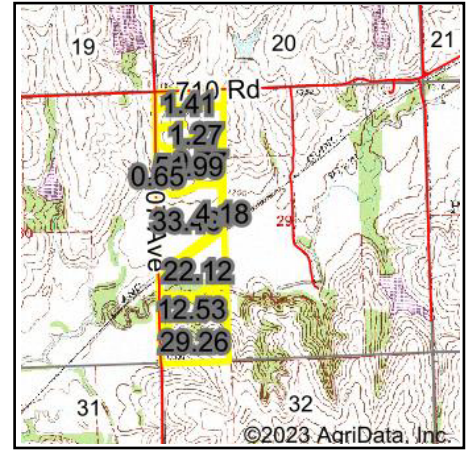

Wetlands Map

State: Nebraska
Location: 29-2N-9E
County: Pawnee
Township: Precinct 5, Burchard
Date: 6/5/2023

Maps Provided By:

© AgriData, Inc. 2023 www.AgriDataInc.com

0ft 1229ft 2459ft

Classification Code	Type	Acres
R4SBC	Riverine	1.31
Total Acres		1.31