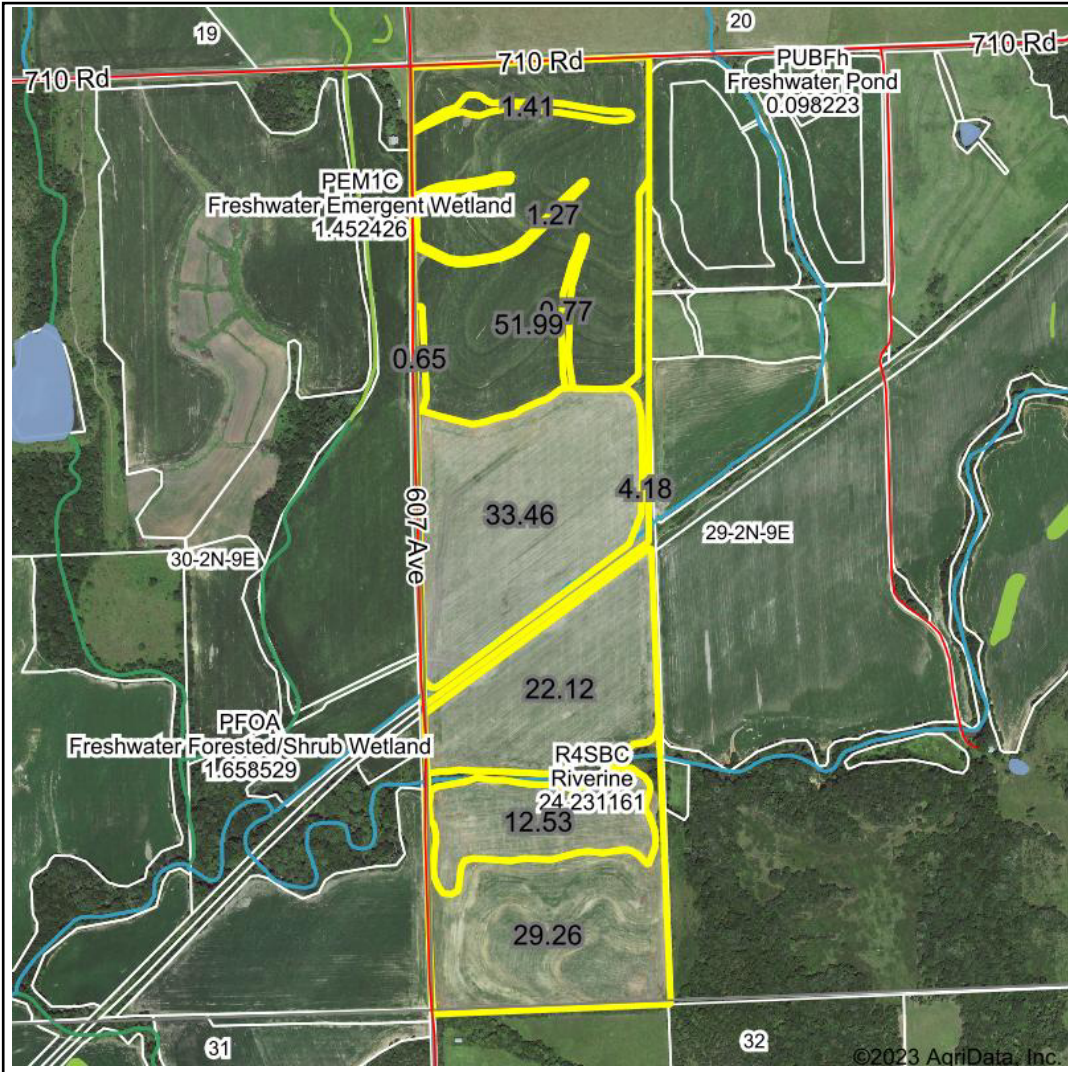

Wetlands Map

State: Nebraska
Location: 29-2N-9E
County: Pawnee
Township: Precinct 5, Burchard
Date: 6/5/2023

Maps Provided By:

© AgriData, Inc. 2023 www.AgriDataInc.com

0ft 1229ft 2459ft

Classification Code	Type	Acres
R4SBC	Riverine	1.31
Total Acres		1.31