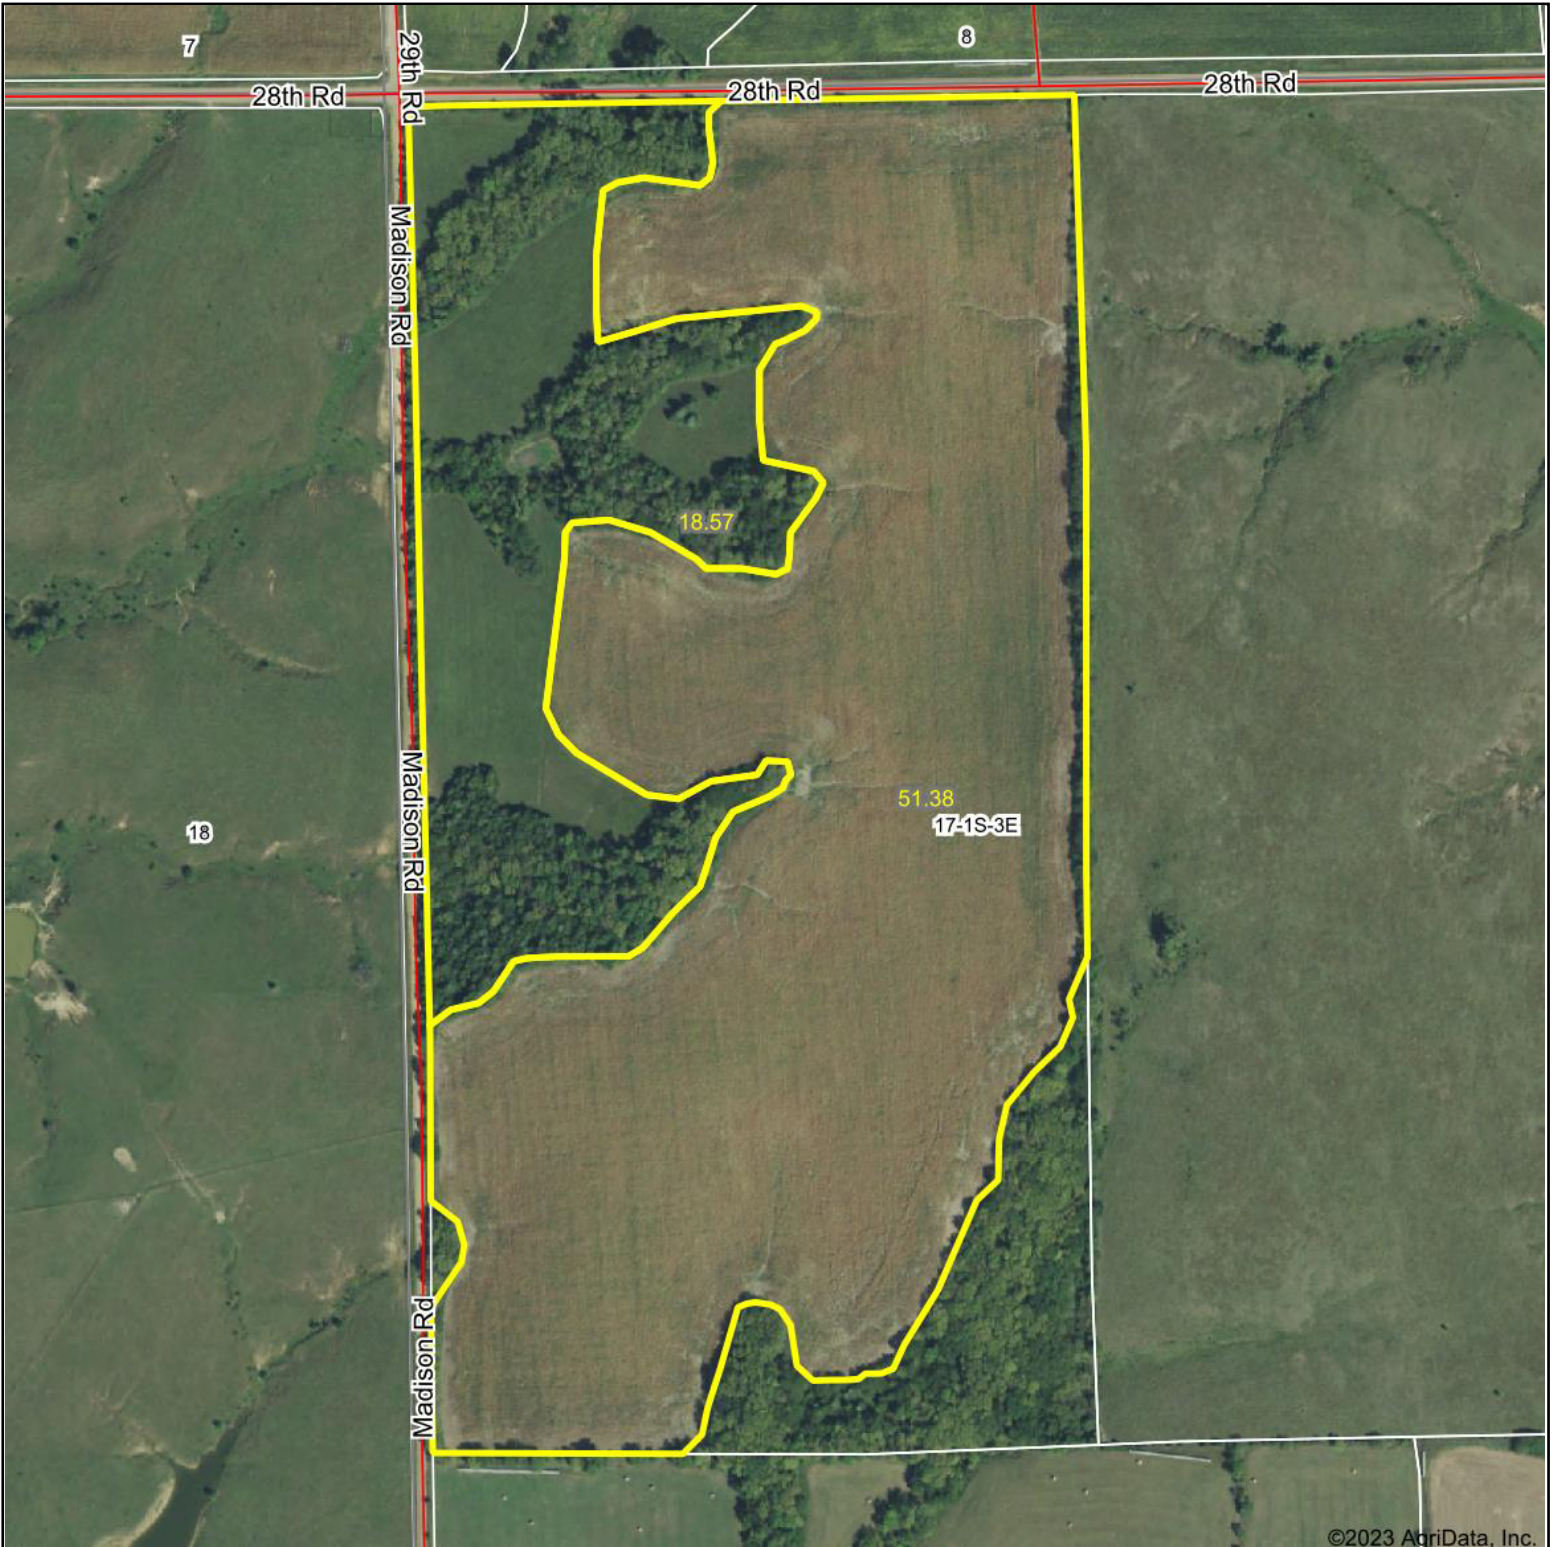

Aerial Map

Boundary Center: 39° 58' 10.77, -97° 7' 22.26

17-1S-3E
Washington County
Kansas

6/27/2023

Maps Provided By:

© AgriData, Inc. 2023 www.AgriDataInc.com

Field borders provided by Farm Service Agency as of 5/21/2008.