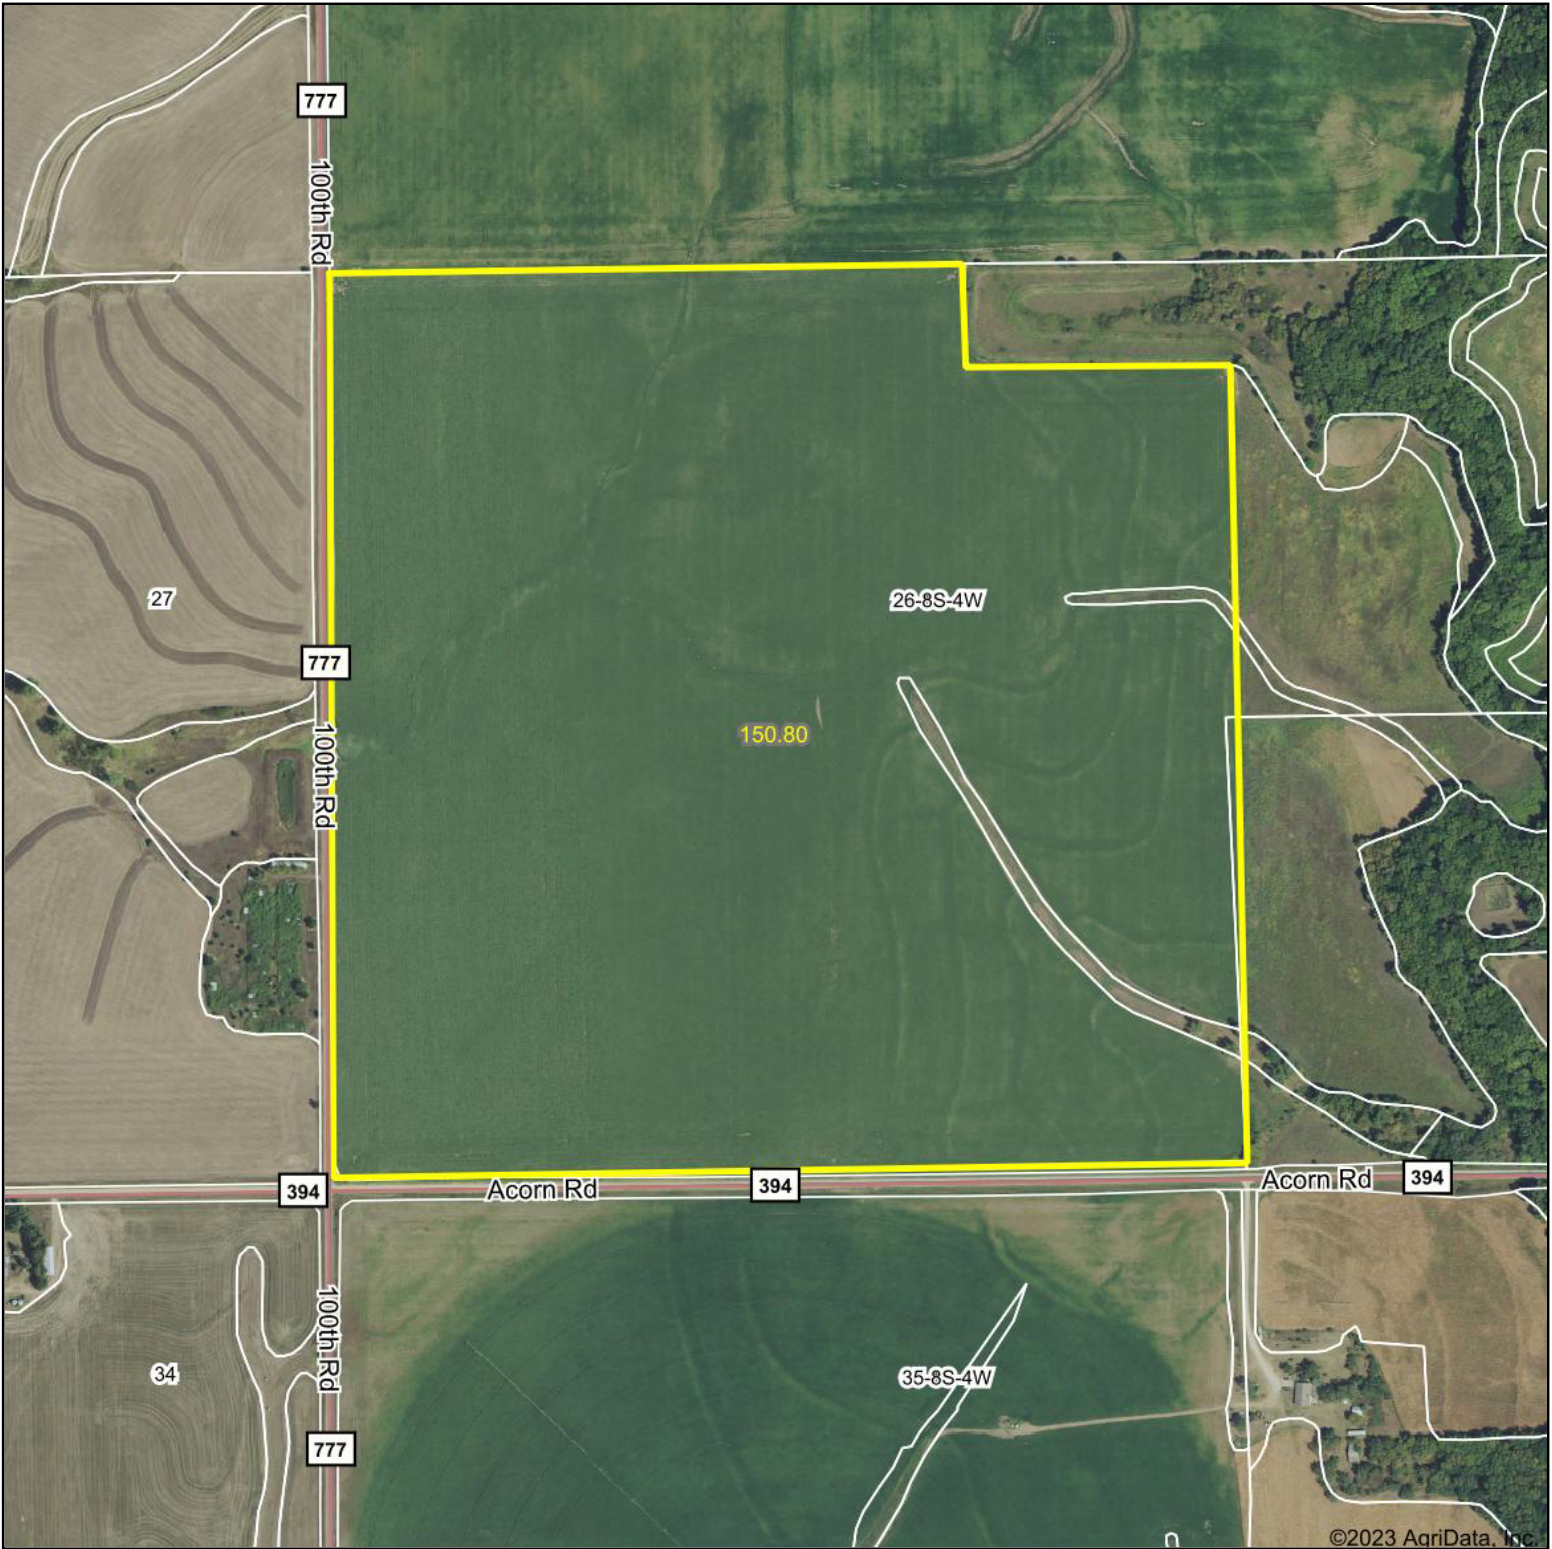

Aerial Map

Boundary Center: 39° 19' 29.87, -97° 44' 12.49

26-8S-4W
Cloud County
Kansas

Maps Provided By:

© AgriData, Inc. 2023 www.AgriDataInc.com

12/4/2023