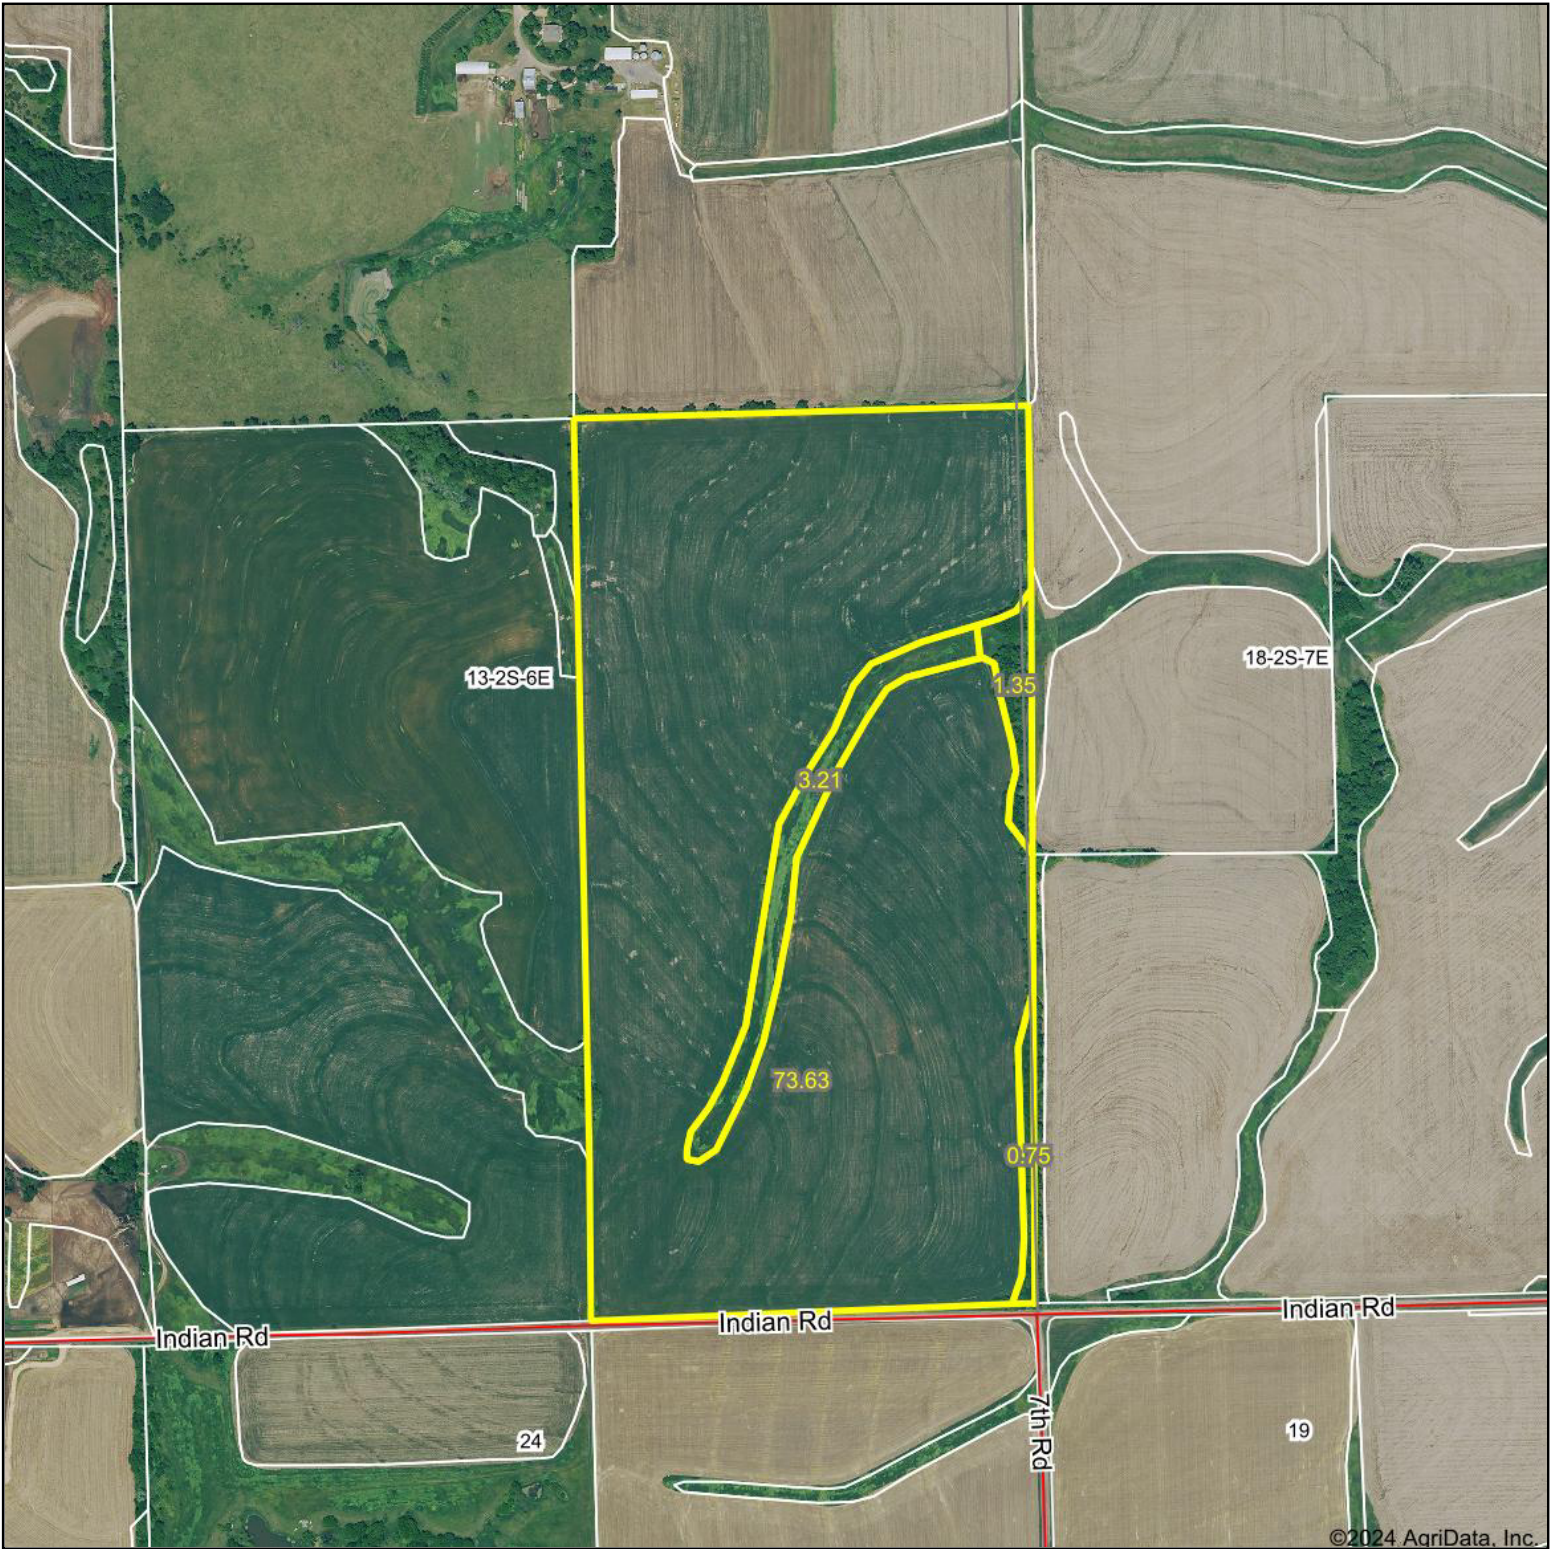

Aerial Map

Boundary Center: 39° 52' 29.19, -96° 41' 45.47

13-2S-6E
Marshall County
Kansas

Maps Provided By:
surety
CUSTOMIZED ONLINE MAPPING
© AgriData, Inc. 2023 www.AgriDataInc.com

1/17/2024