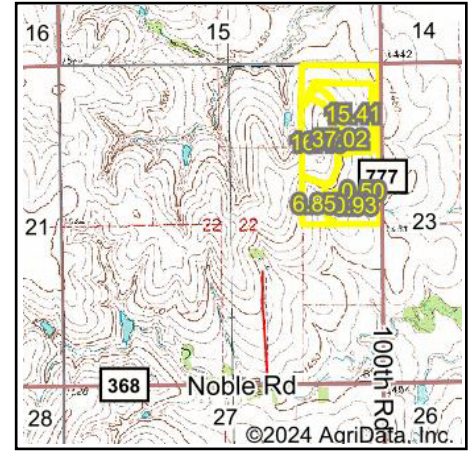

Wetlands Map

State: Kansas
Location: 22-6S-4W
County: Cloud
Township: Arion
Date: 2/26/2024

Maps Provided By:

© AgriData, Inc. 2023 www.AgriDataInc.com

Classification Code	Type	Acres
R4SBC	Riverine	0.00
Total Acres		0.00