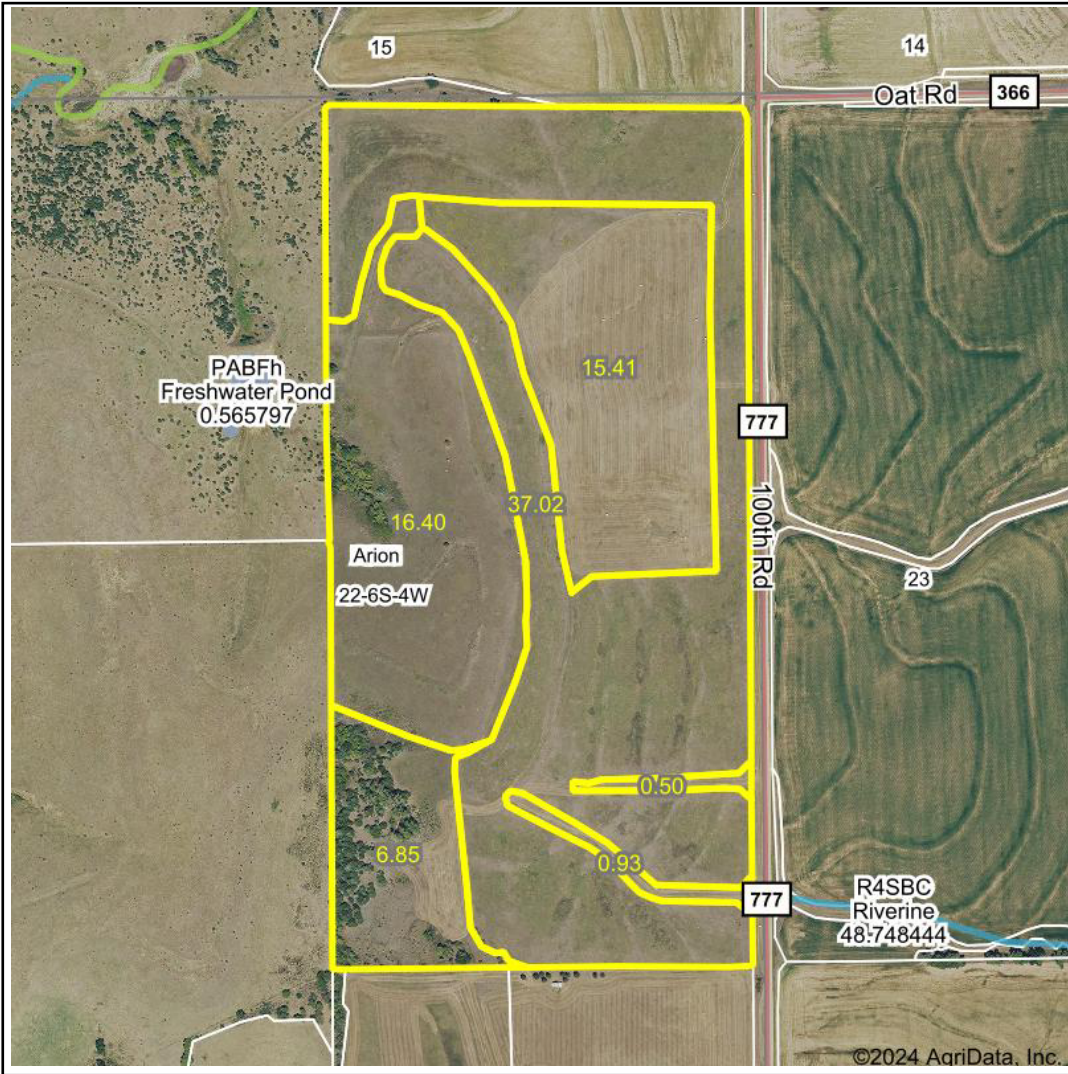

Wetlands Map

State: Kansas
Location: 22-6S-4W
County: Cloud
Township: Arion
Date: 2/26/2024

Maps Provided By:

© AgriData, Inc. 2023 www.AgriDataInc.com

Classification Code	Type	Acres
R4SBC	Riverine	0.00
Total Acres		0.00