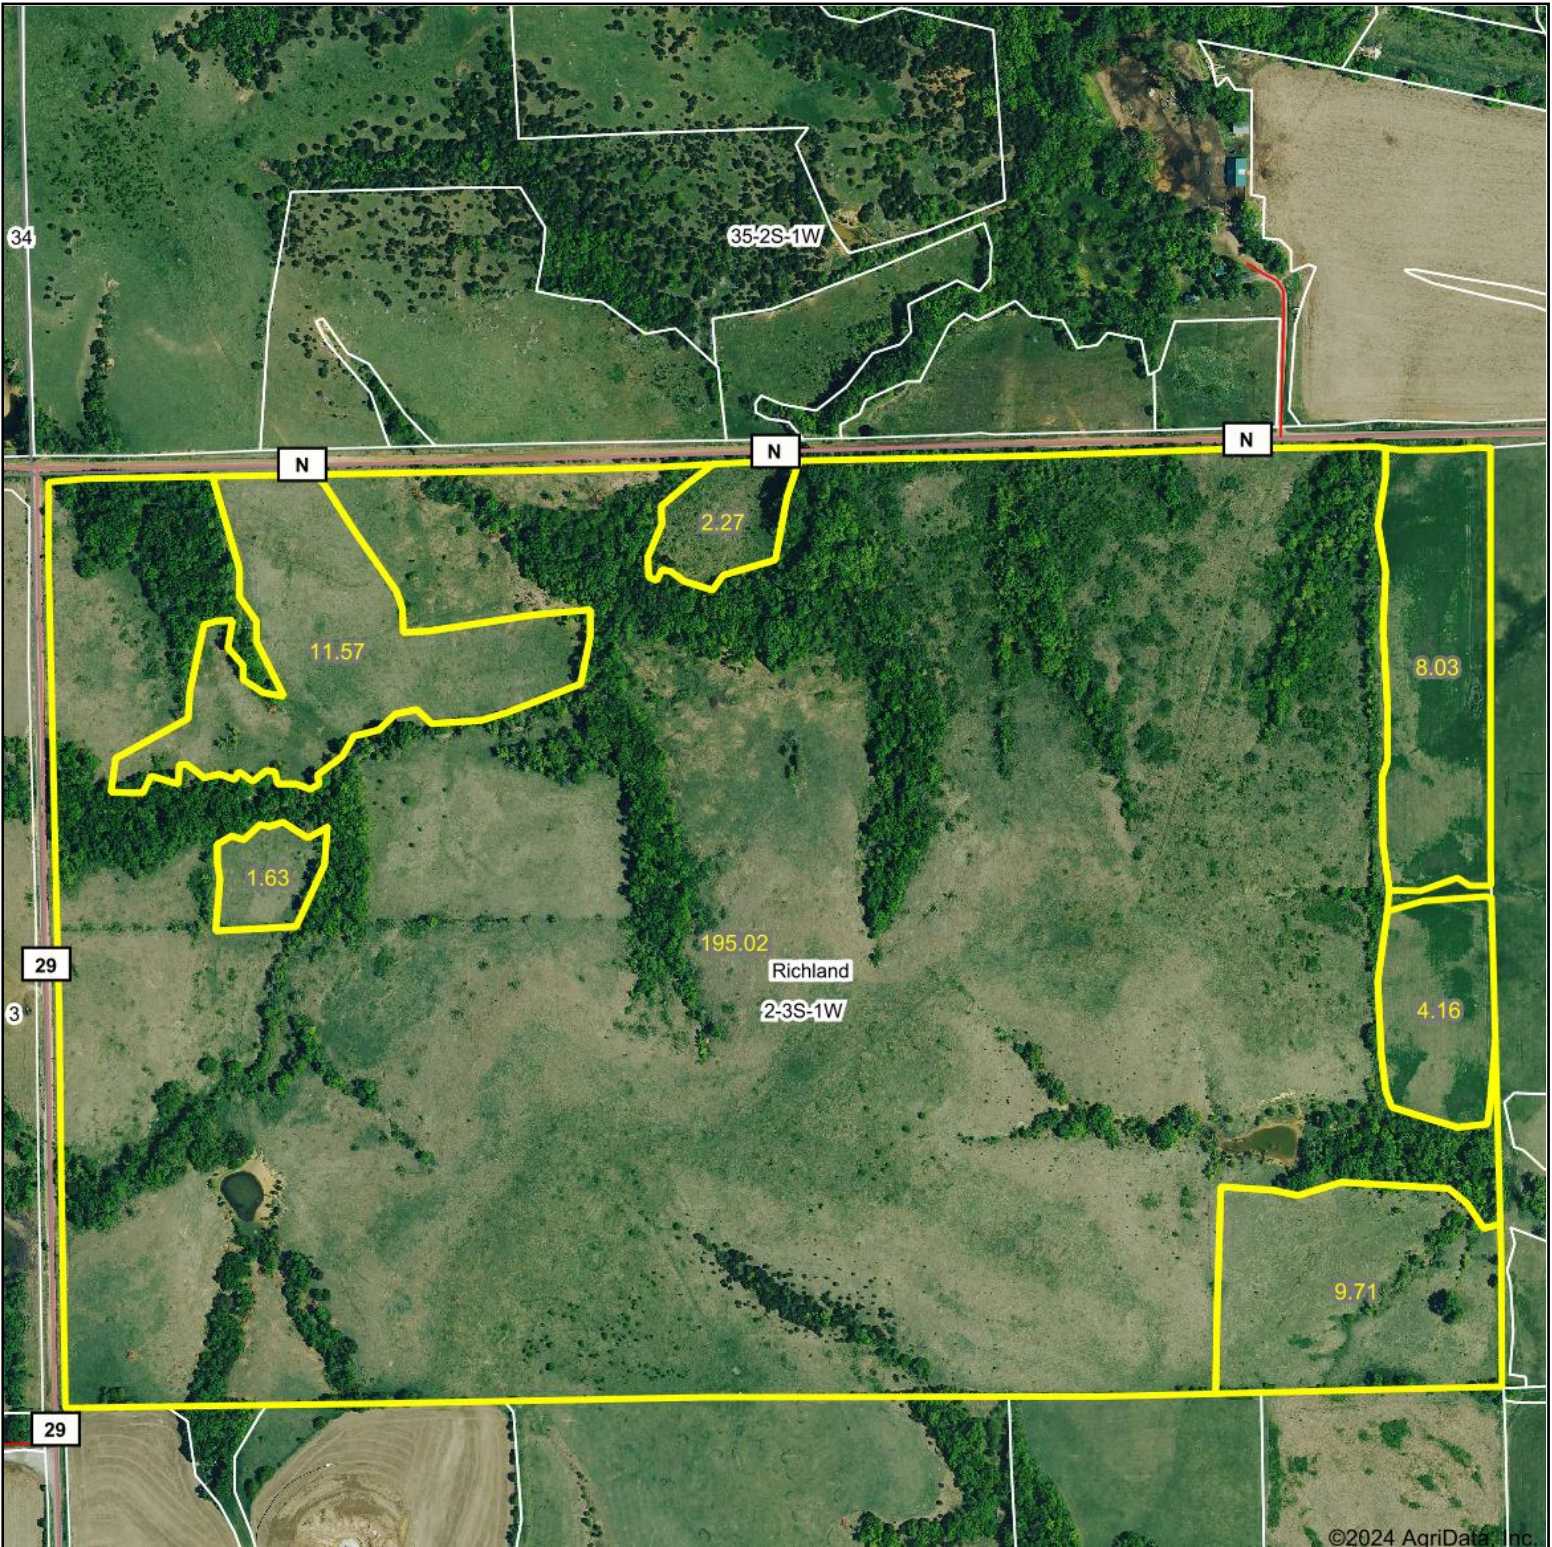

Aerial Map

©2024 AgriData, Inc.

Boundary Center: 39° 49' 27.09, -97° 23' 56.59

2-3S-1W
Republic County
Kansas

Maps Provided By:

© AgriData, Inc. 2023 www.AgriDataInc.com

4/11/2024

Field borders provided by Farm Service Agency as of 5/21/2008.