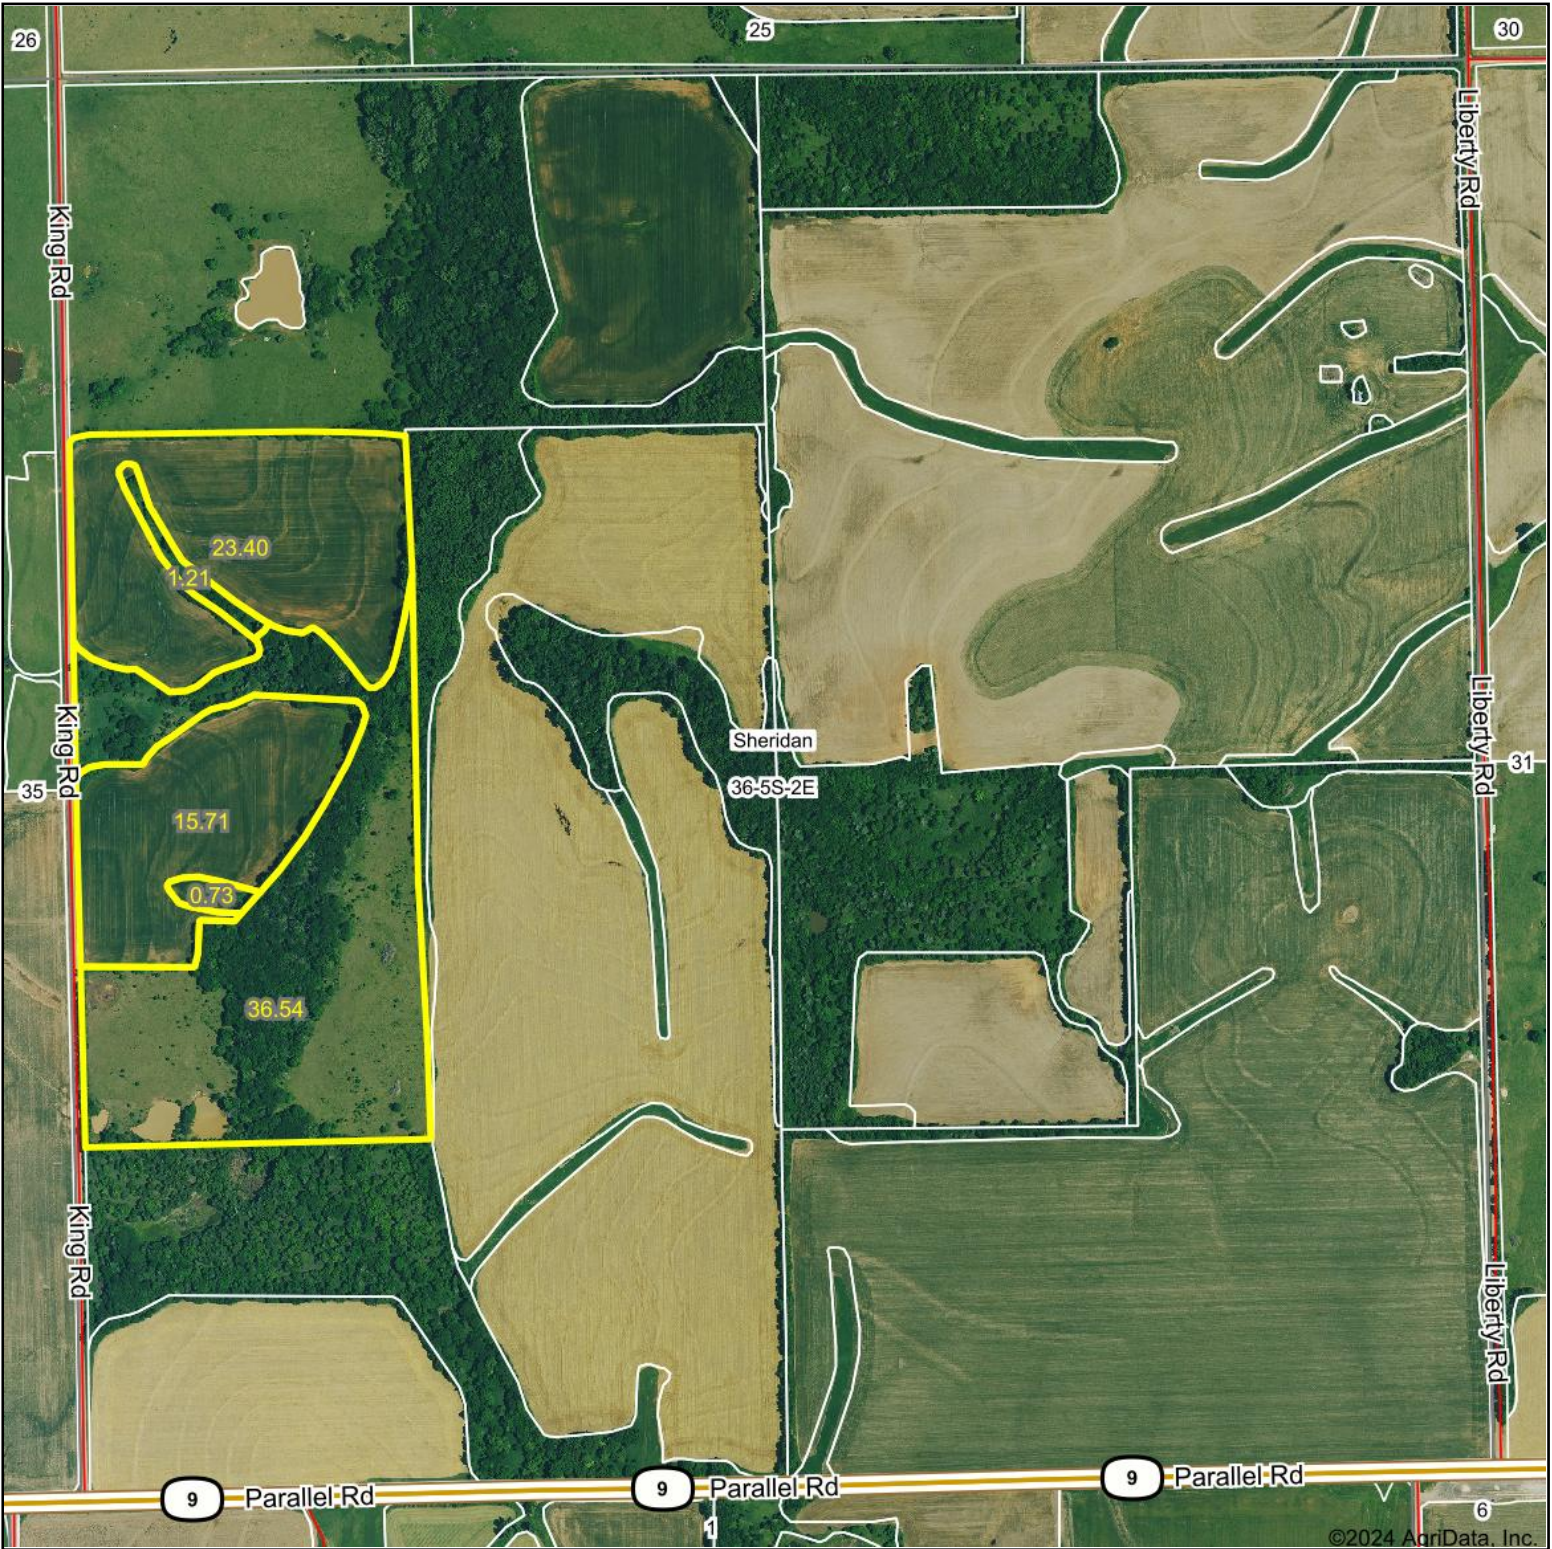

Aerial Map

Maps Provided By:

© AgriData, Inc. 2023 www.AgriDataInc.com

Boundary Center: 39° 34' 25.79, -97° 9' 36.36

36-5S-2E
Washington County
Kansas

6/28/2024