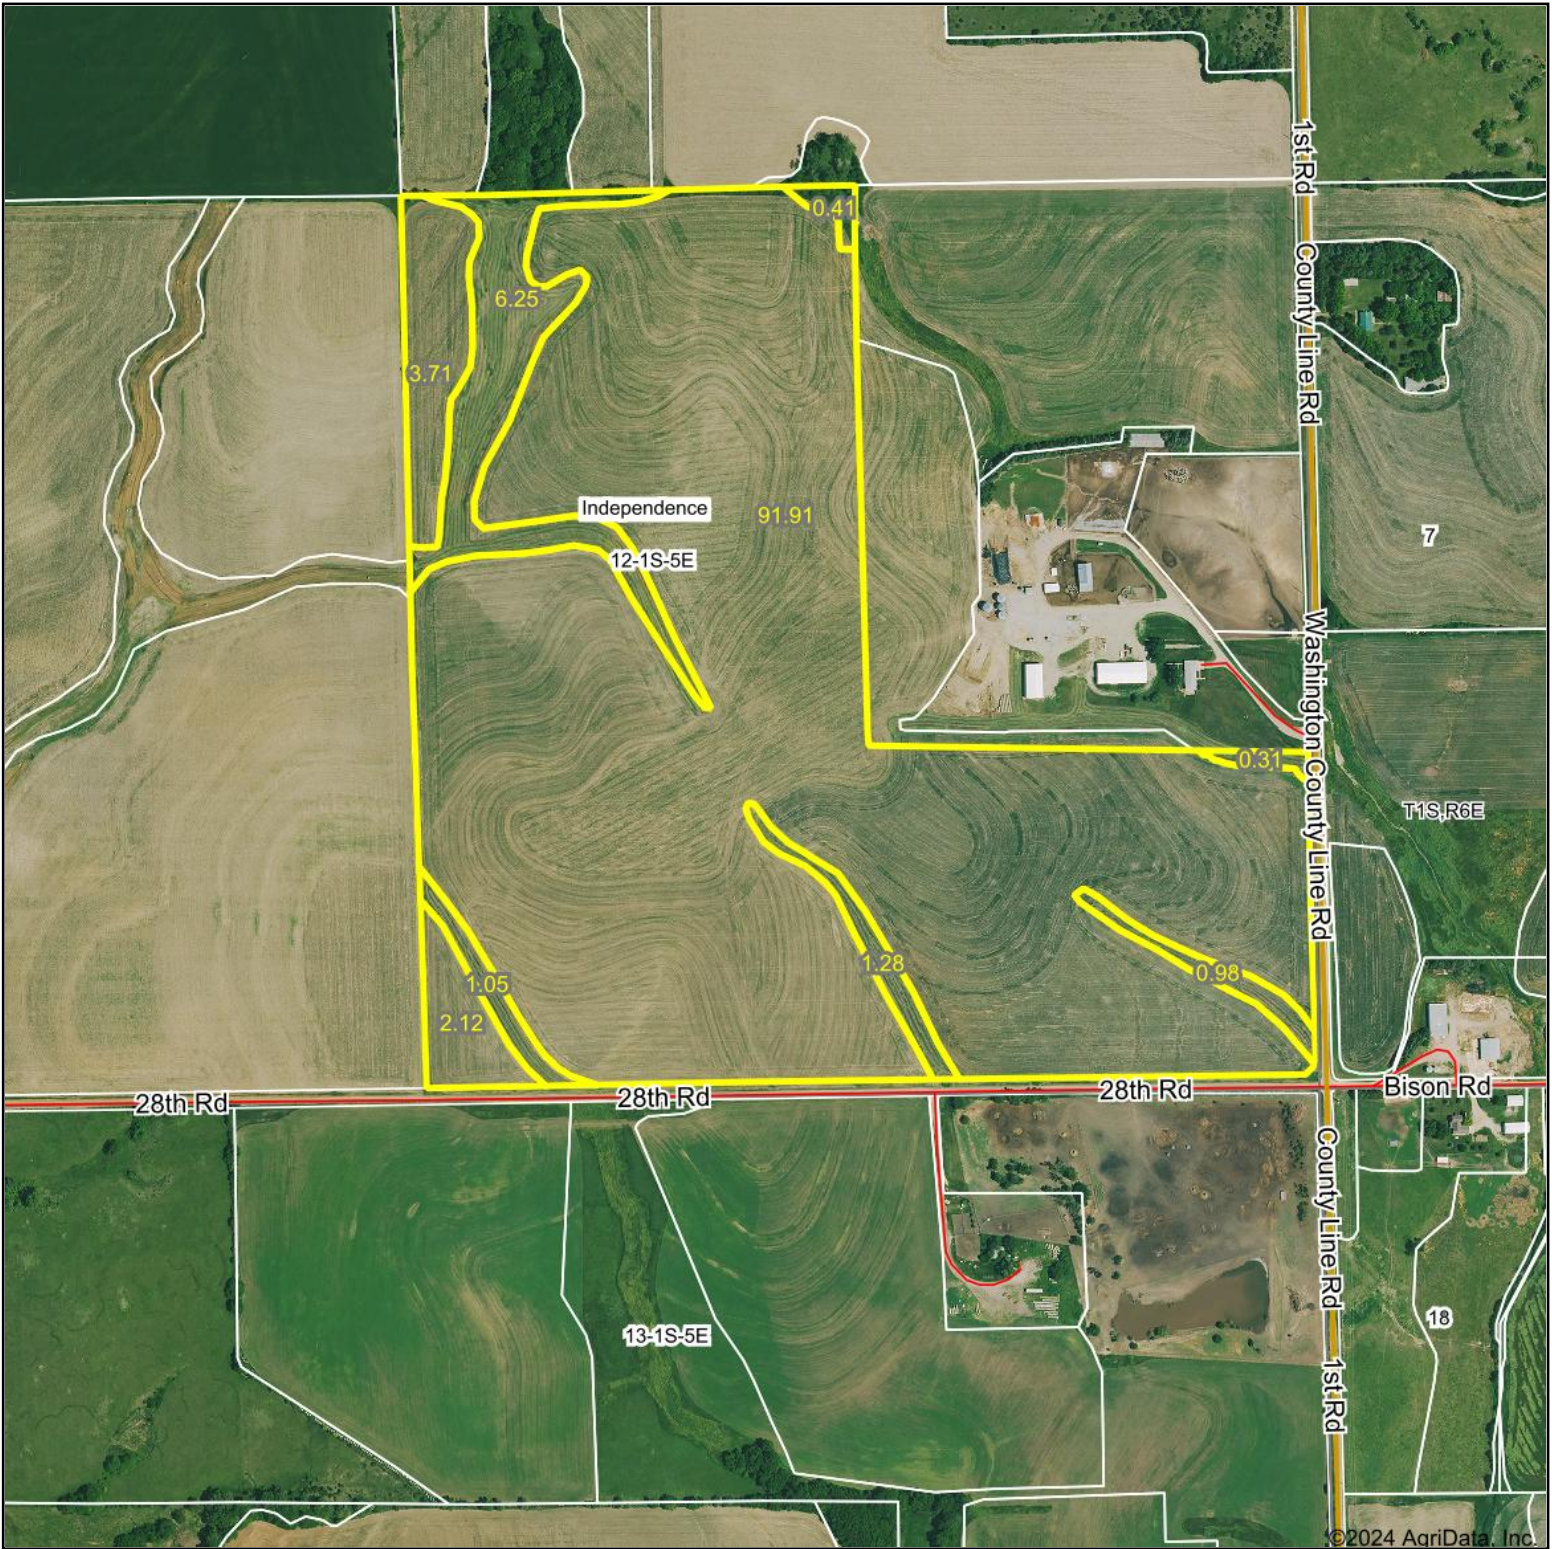

Aerial Map

Boundary Center: 39° 58' 35.96, -96° 48' 38.05

Maps Provided By:

12-1S-5E
Washington County
Kansas

6/28/2024