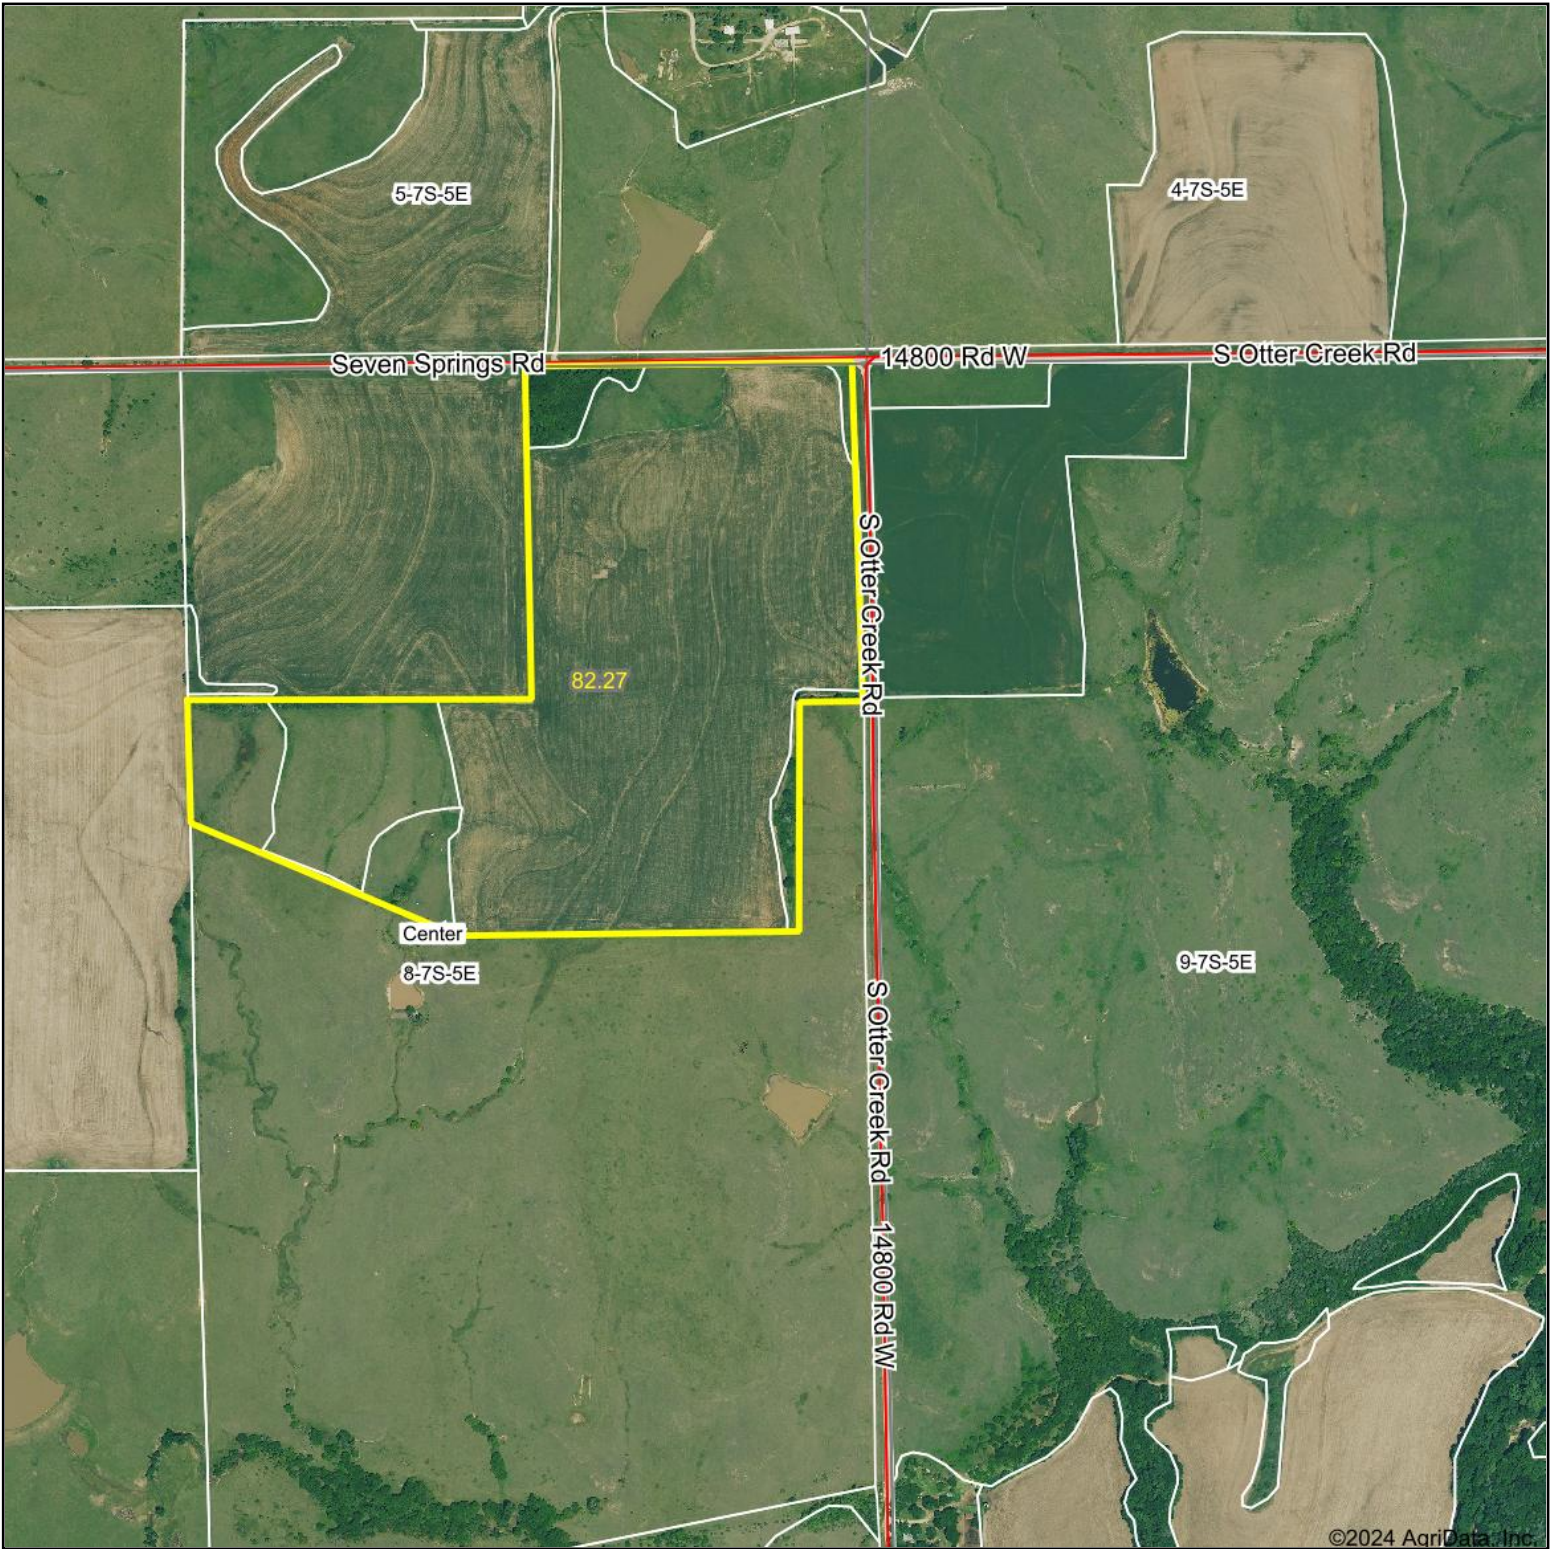

Aerial Map

©2024 AgriData, Inc.

Boundary Center: 39° 27' 47.56, -96° 53' 27.04

8-7S-5E
Riley County
Kansas

Maps Provided By:
surety
CUSTOMIZED ONLINE MAPPING
© AgriData, Inc. 2023 www.AgriDataInc.com

10/28/2024

Field borders provided by Farm Service Agency as of 5/21/2008.