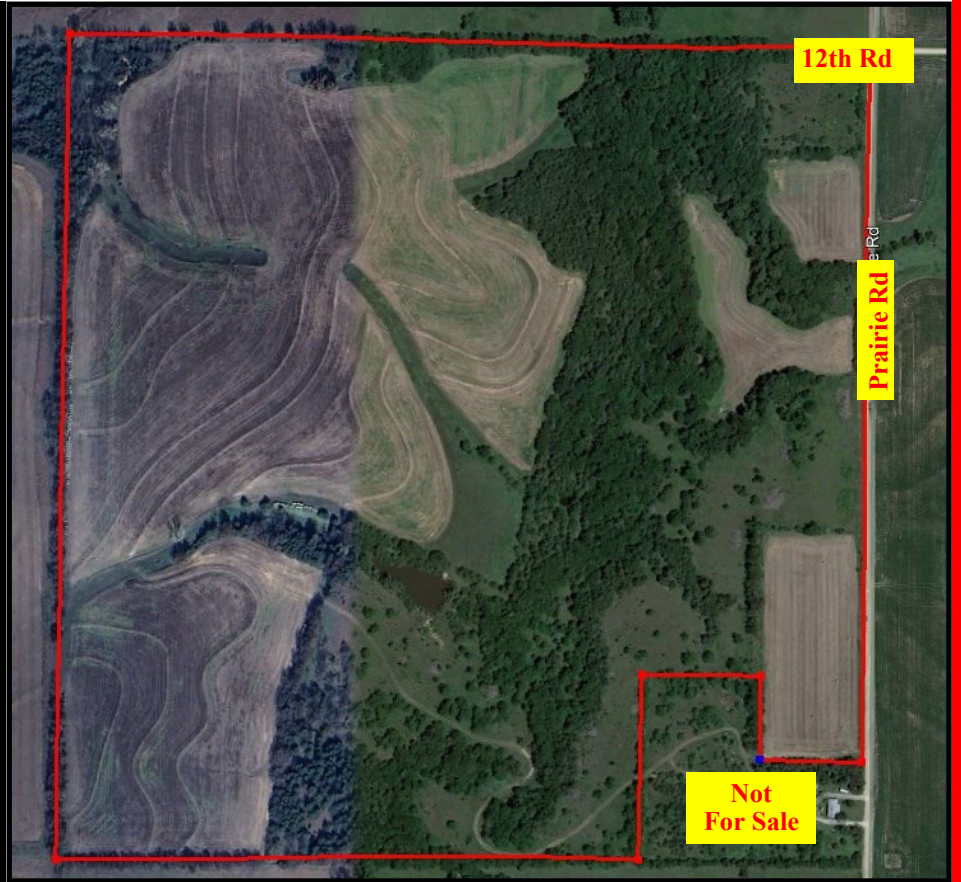

For Sale

150 Acres +/- Washington Co. KS. Land

150 +/- Acres Washington Co KS.

Tract information: Approximately 150 acre tract of cropland and excellent wildlife habitat.

- 76 +/- acres cropland
- Balance Hay meadow, Pasture, Wildlife habitat
- Mature trees
- FSA Info: 81.78 DCP Cropland, 78.90 Base acres
- Wheat - 37.7A Milo - 26.9A Soybeans - 14.3A

Property Location: From the 15 x 36 jct. in Washington KS Go 5 miles south on 15 hwy. to 12th RD then turn right and go 1 mile west. This is the Northeast corner of the property. watch for signs.

Taxes: $855 Estimated

Asking Price: $635,000

**Download Our APP
on your device and
view our properties
ONLINE Today!**

Seller - Sandra Kramer Estate