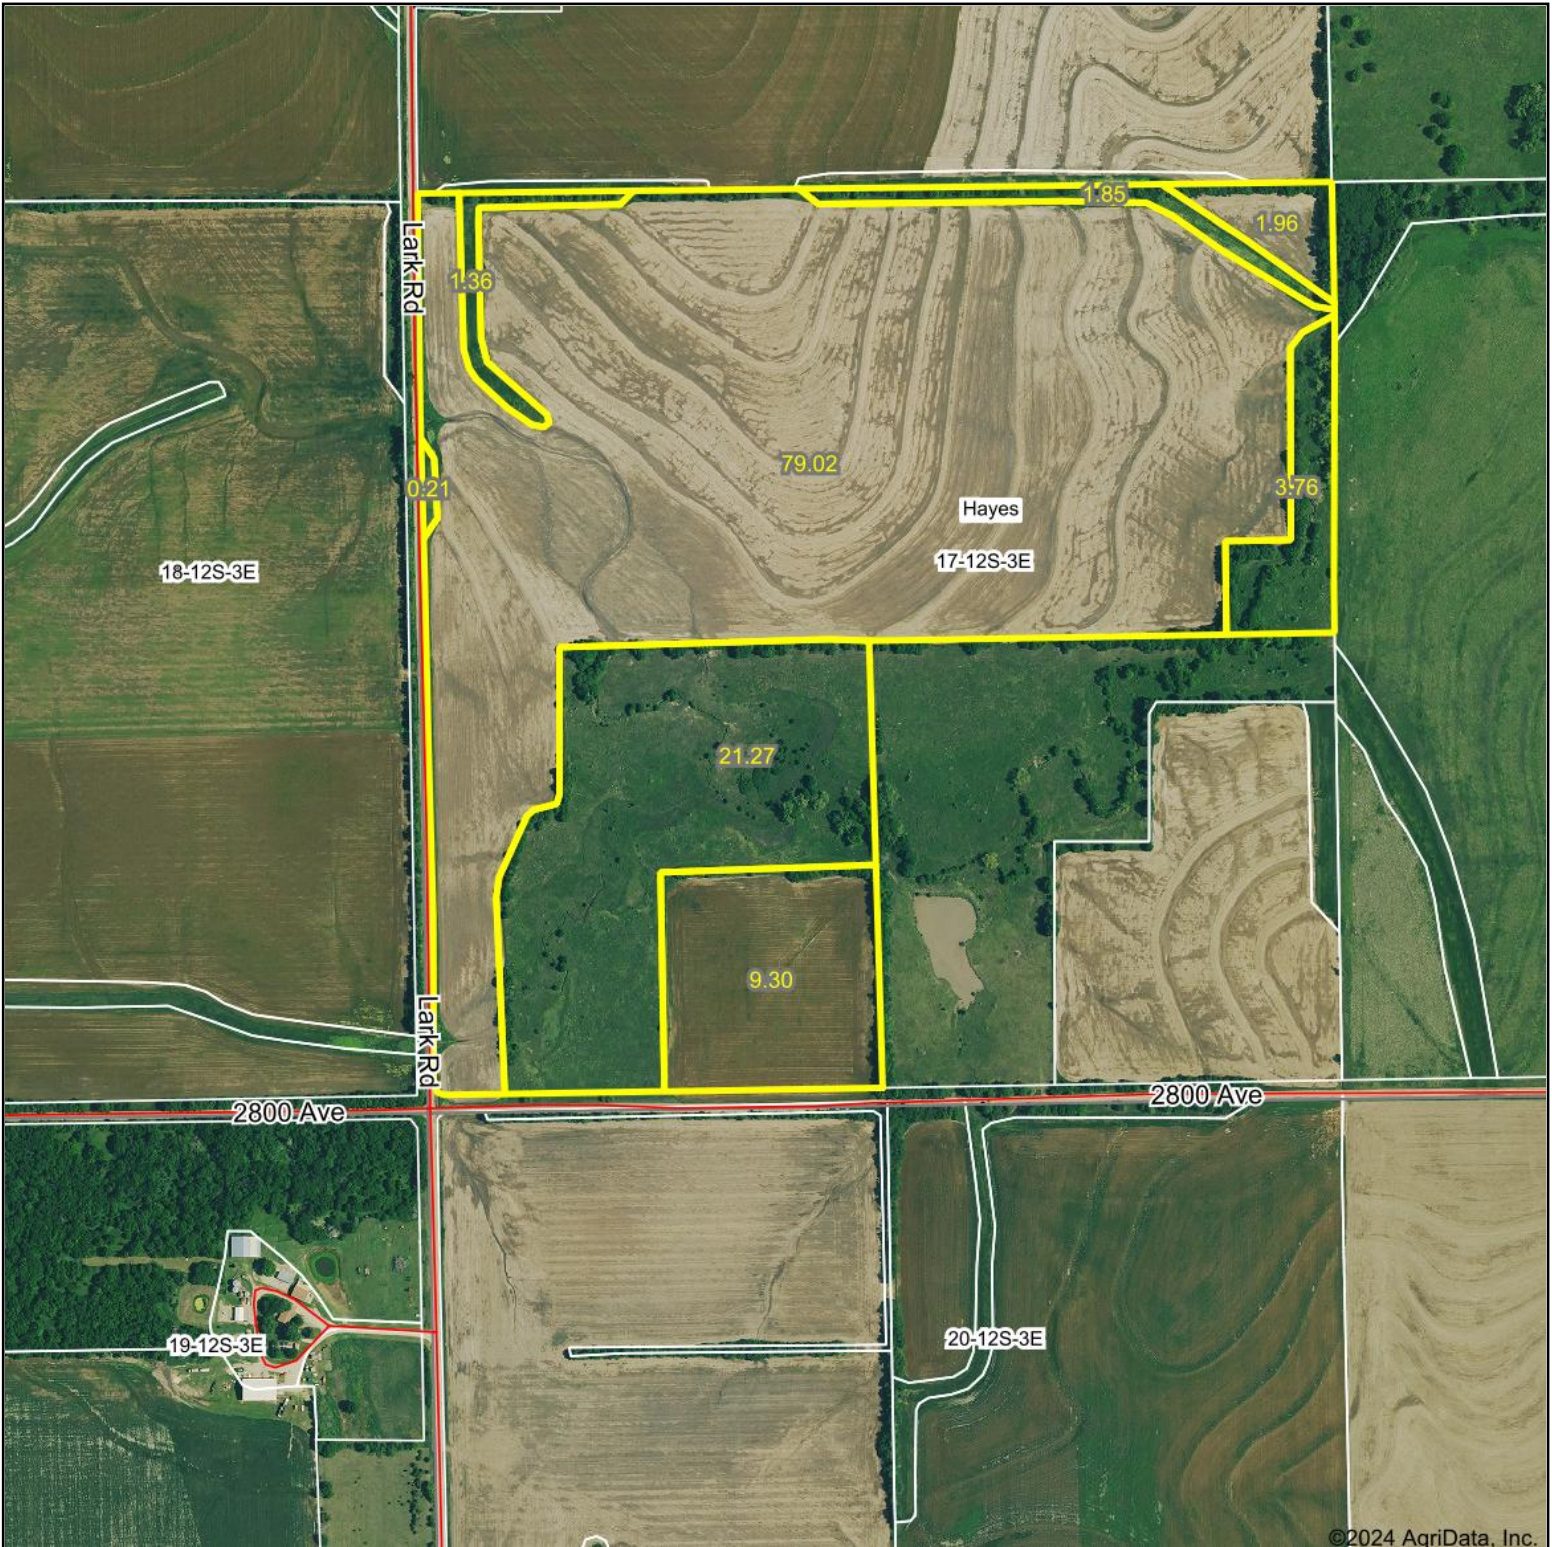

Aerial Map

Boundary Center: 39° 0' 23.35, -97° 7' 32.35

17-12S-3E
Dickinson County
Kansas

Maps Provided By:

© AgriData, Inc. 2023 www.AgriDataInc.com

9/17/2024

Field borders provided by Farm Service Agency as of 5/21/2008.