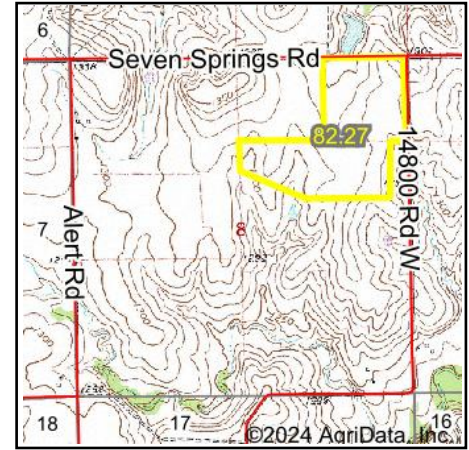

Wetlands Map

State: Kansas
Location: 8-7S-5E
County: Riley
Township: Center
Date: 10/28/2024

Maps Provided By:

© AgriData, Inc. 2023 www.AgriDataInc.com

Classification Code	Type	Acres
	Total Acres	0.00

Data Source: National Wetlands Inventory website. U.S. DoI, Fish and Wildlife Service, Washington, D.C. <http://www.fws.gov/wetlands/>