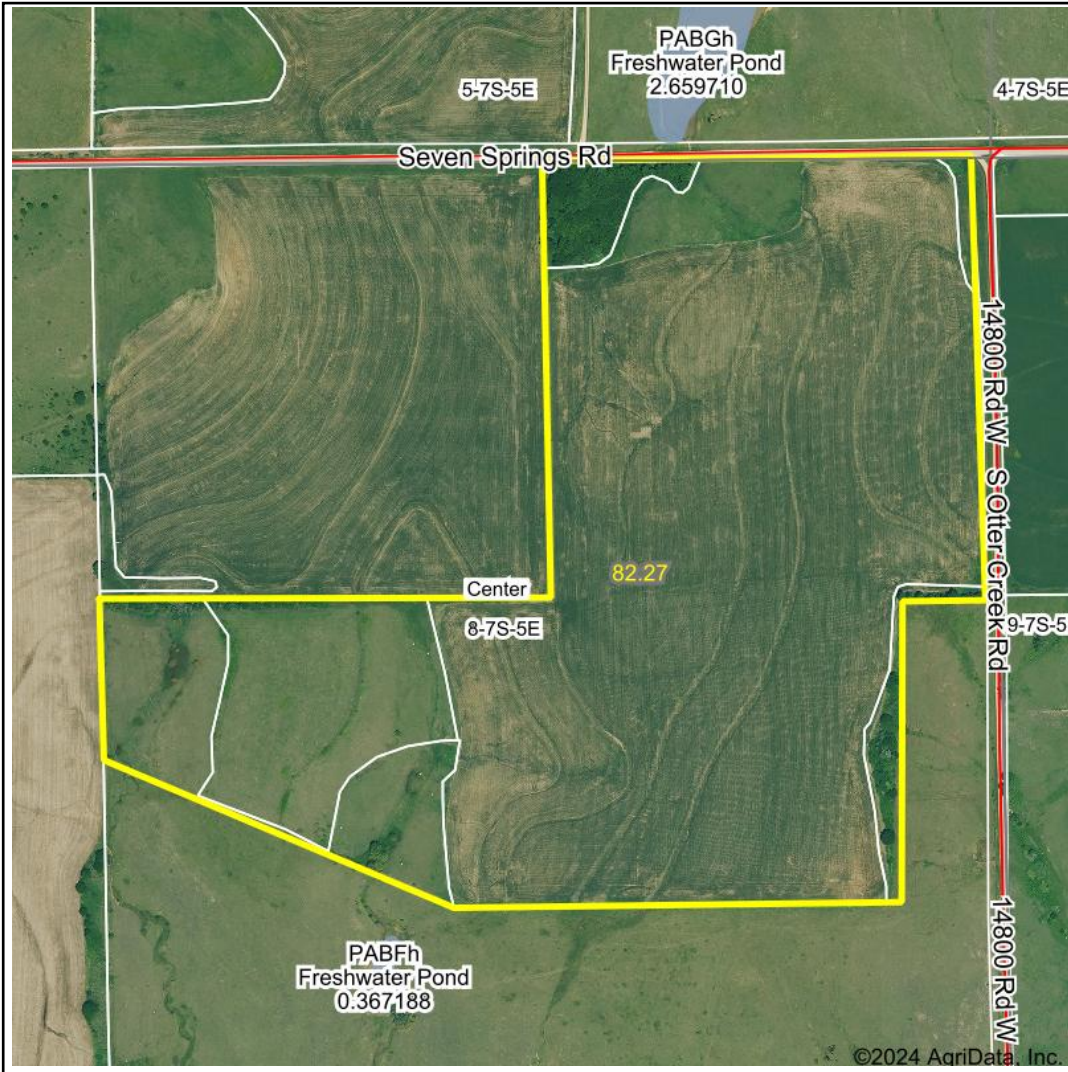

Wetlands Map

State: Kansas
Location: 8-7S-5E
County: Riley
Township: Center
Date: 10/28/2024

Maps Provided By:

© AgriData, Inc. 2023 www.AgriDataInc.com

Classification Code	Type	Acres
	Total Acres	0.00

Data Source: National Wetlands Inventory website. U.S. DoI, Fish and Wildlife Service, Washington, D.C. <http://www.fws.gov/wetlands/>