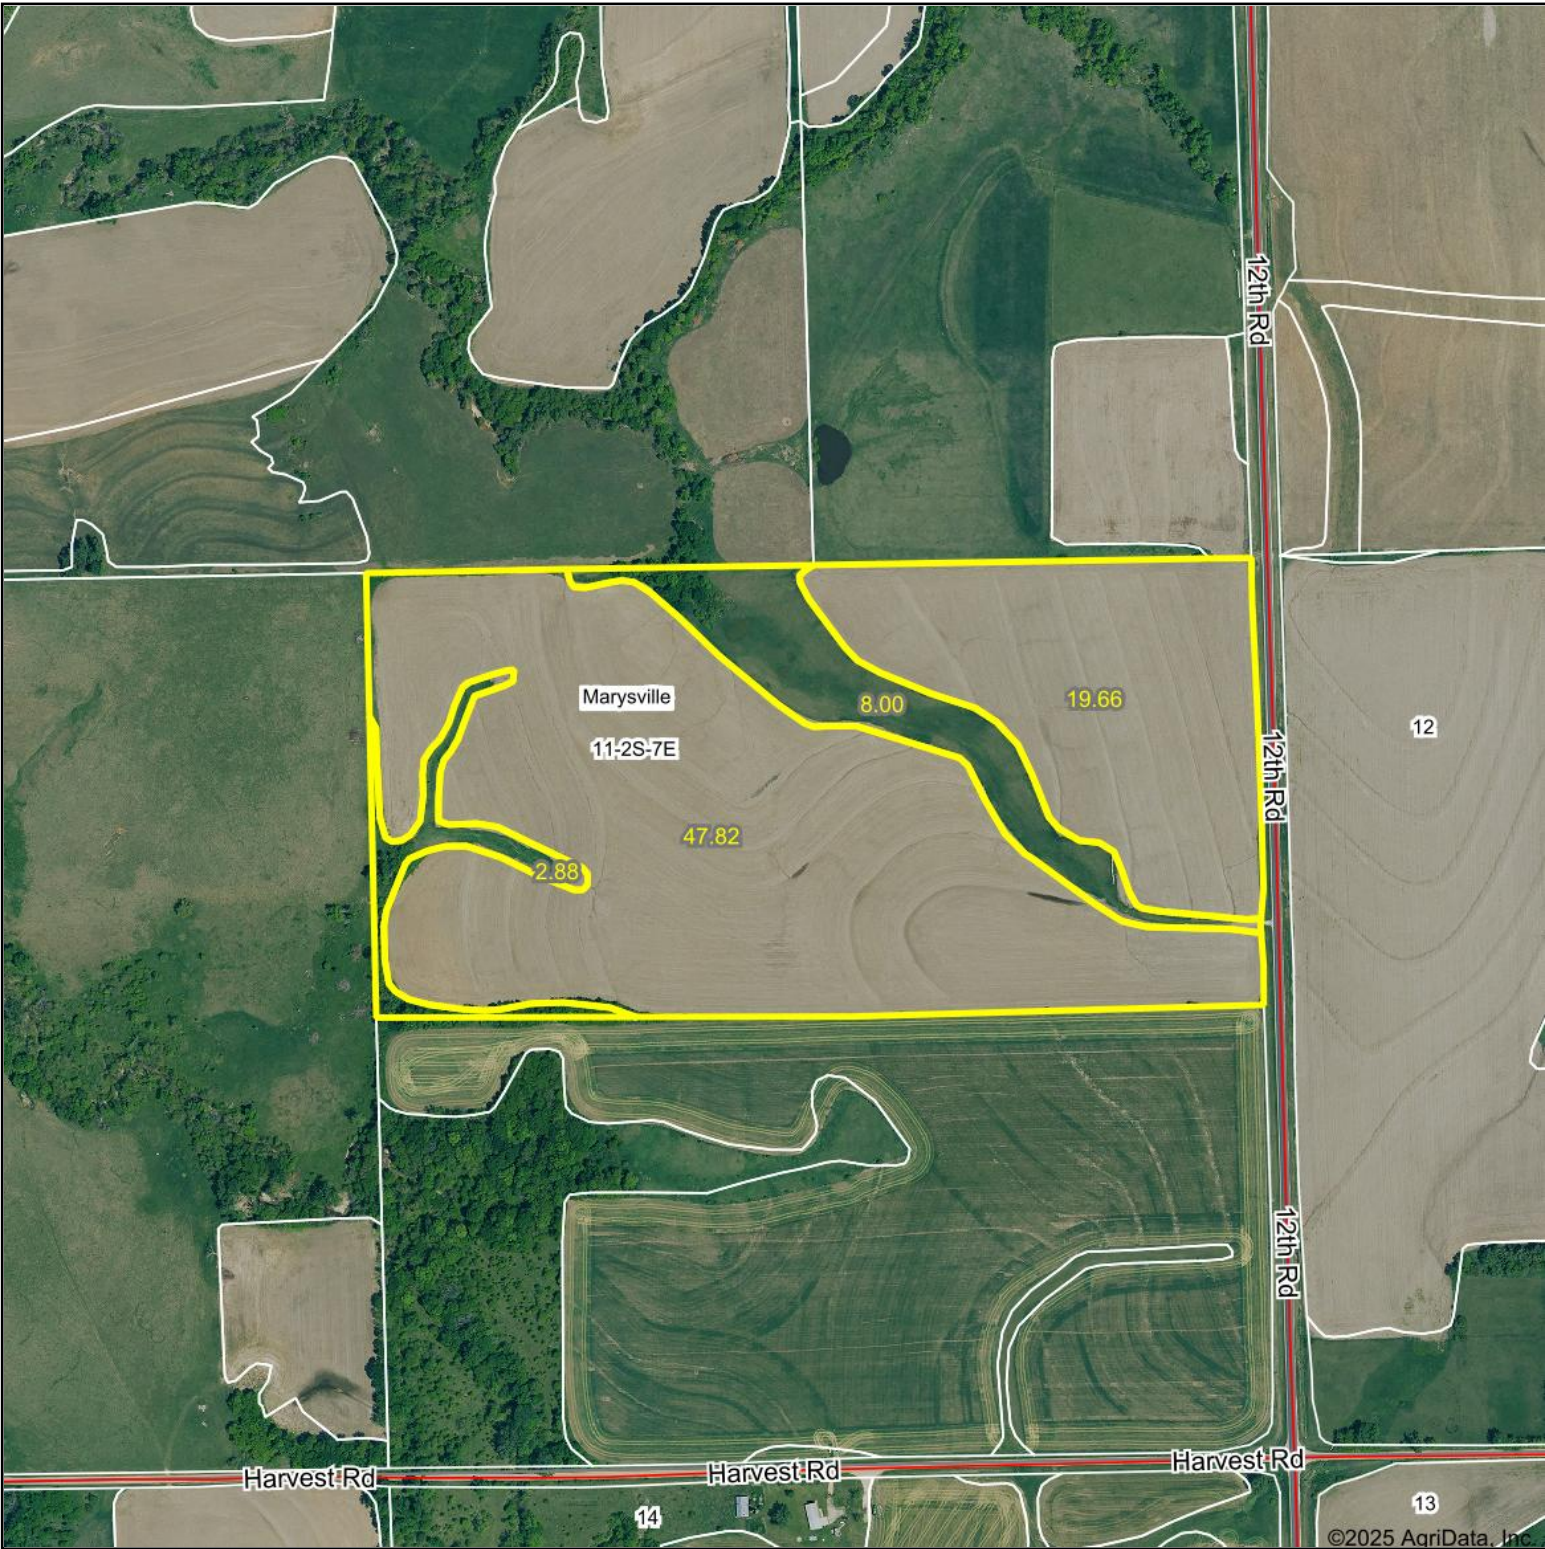

Aerial Map

Boundary Center: 39° 53' 26.95, -96° 36' 20.7

11-2S-7E
Marshall County
Kansas

Maps Provided By:
surety
CUSTOMIZED ONLINE MAPPING
© AgriData, Inc. 2023 www.AgriDataInc.com

1/16/2025

Field borders provided by Farm Service Agency as of 5/21/2008.