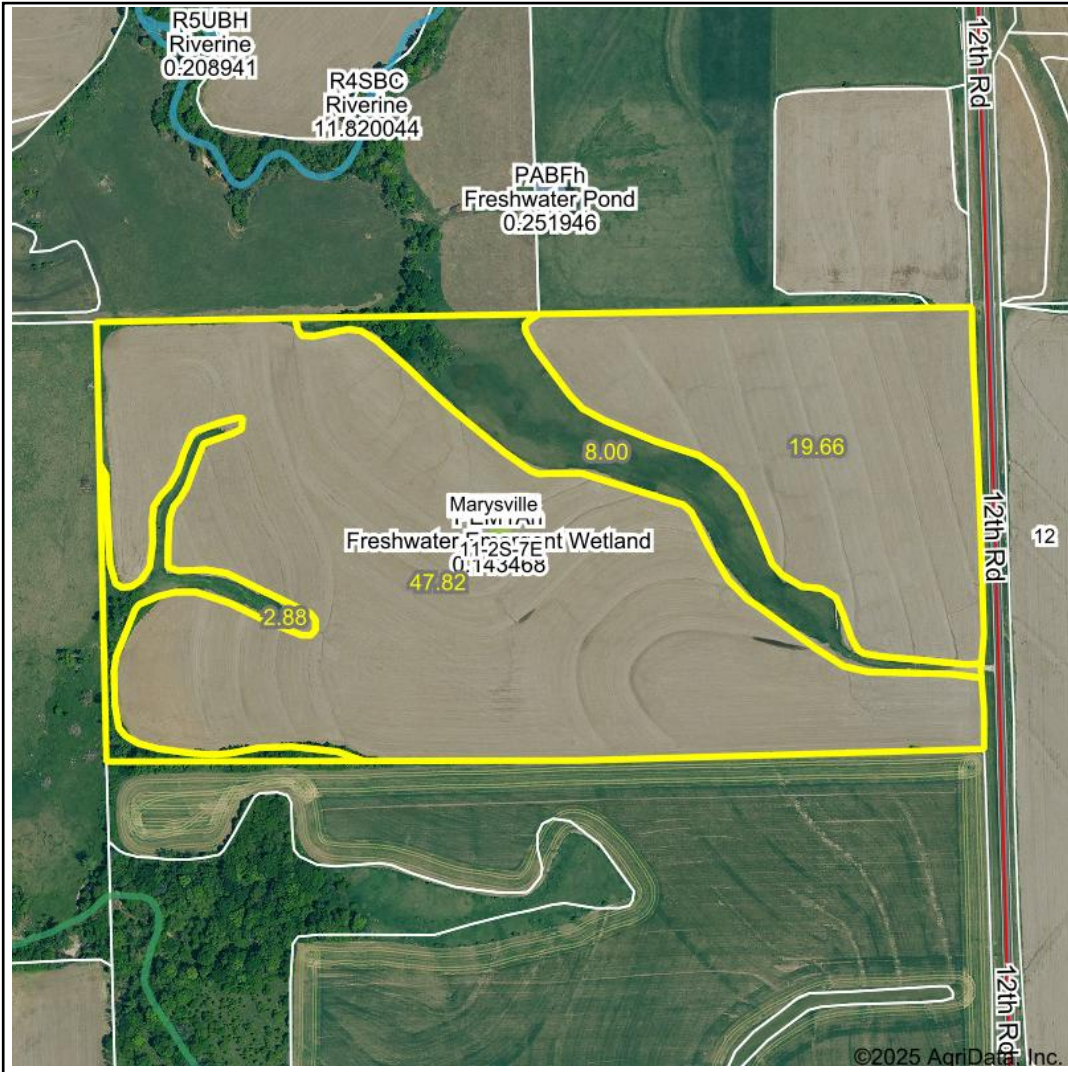

# Wetlands Map

**State:** Kansas  
**Location:** 11-2S-7E  
**County:** Marshall  
**Township:** Marysville  
**Date:** 1/16/2025

Maps Provided By:  
  
 CUSTOMIZED ONLINE MAPPING  
 © AgriData, Inc. 2023 www.AgriDataInc.com

Classification Code	Type	Acres
PEM1Ah	Freshwater Emergent Wetland	0.14
Total Acres		0.14

Data Source: National Wetlands Inventory website. U.S. DoI, Fish and Wildlife Service, Washington, D.C. <http://www.fws.gov/wetlands/>