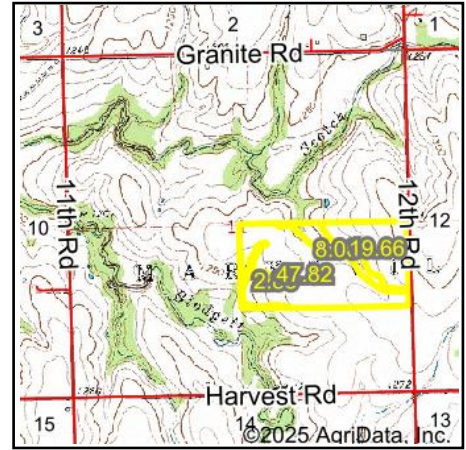

# Wetlands Map

**State:** Kansas  
**Location:** 11-2S-7E  
**County:** Marshall  
**Township:** Marysville  
**Date:** 1/16/2025

Maps Provided By:  
  
 CUSTOMIZED ONLINE MAPPING  
 © AgriData, Inc. 2023 www.AgriDataInc.com

Classification Code	Type	Acres
PEM1Ah	Freshwater Emergent Wetland	0.14
Total Acres		0.14

Data Source: National Wetlands Inventory website. U.S. DoI, Fish and Wildlife Service, Washington, D.C. <http://www.fws.gov/wetlands/>