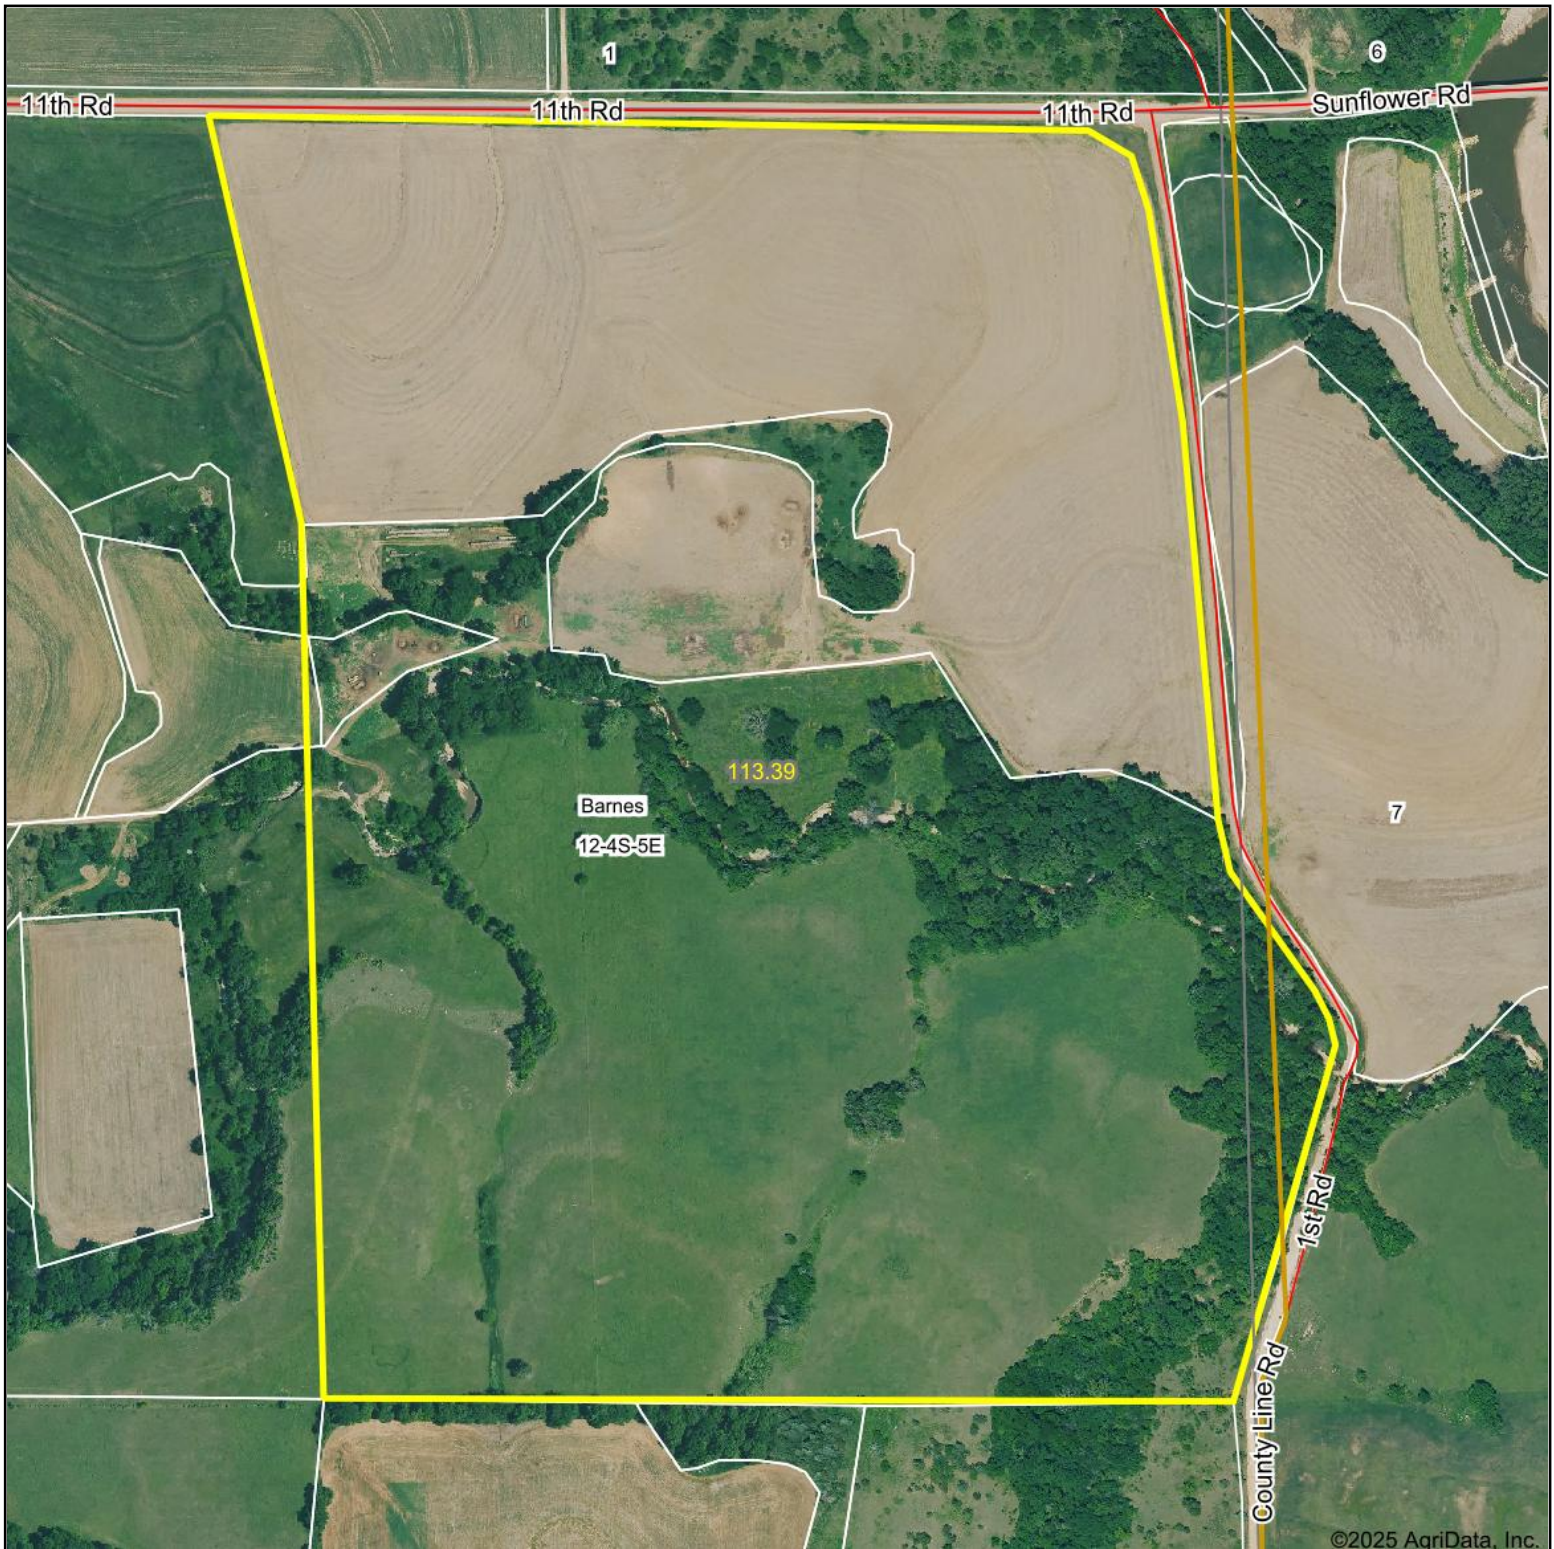

# Aerial Map

Boundary Center: 39° 43' 20, -96° 48' 36.01

Maps Provided By:

© AgriData, Inc. 2023 www.AgriDataInc.com

12-4S-5E  
Washington County  
Kansas

3/13/2025