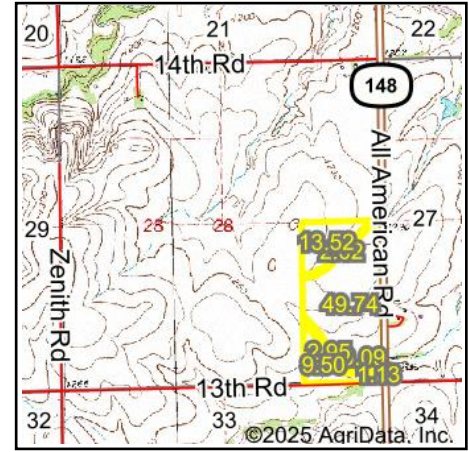

Wetlands Map

State: Kansas
Location: 28-3S-5E
County: Washington
Township: Little Blue
Date: 3/13/2025

Maps Provided By:

© AgriData, Inc. 2023 www.AgriDataInc.com

Classification Code	Type	Acres
R4SBC	Riverine	0.31
PFOA	Freshwater Forested/Shrub Wetland	0.22
Total Acres		0.53