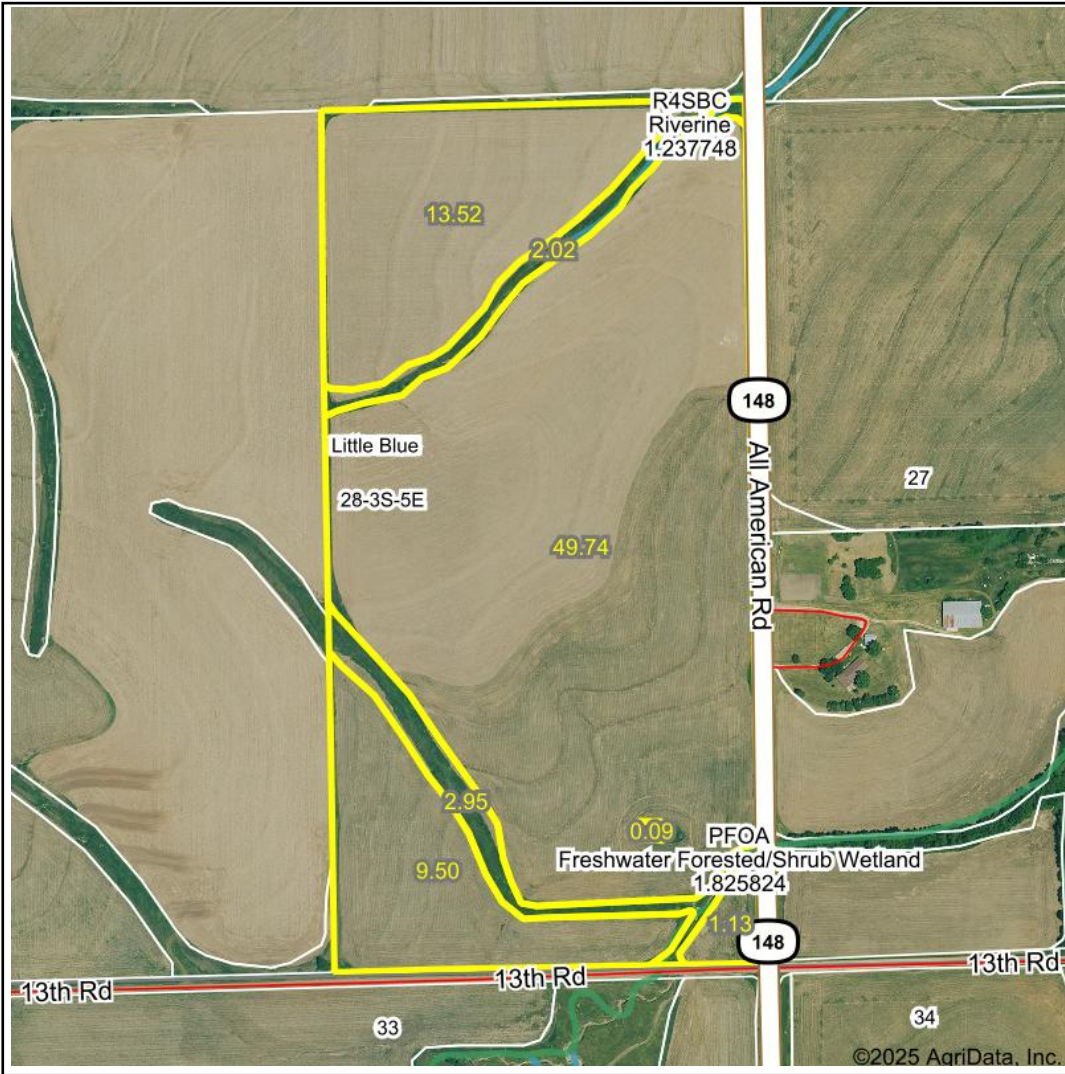

Wetlands Map

State: Kansas
Location: 28-3S-5E
County: Washington
Township: Little Blue
Date: 3/13/2025

Maps Provided By:

© AgriData, Inc. 2023 www.AgriDataInc.com

Classification Code	Type	Acres
R4SBC	Riverine	0.31
PFOA	Freshwater Forested/Shrub Wetland	0.22
Total Acres		0.53