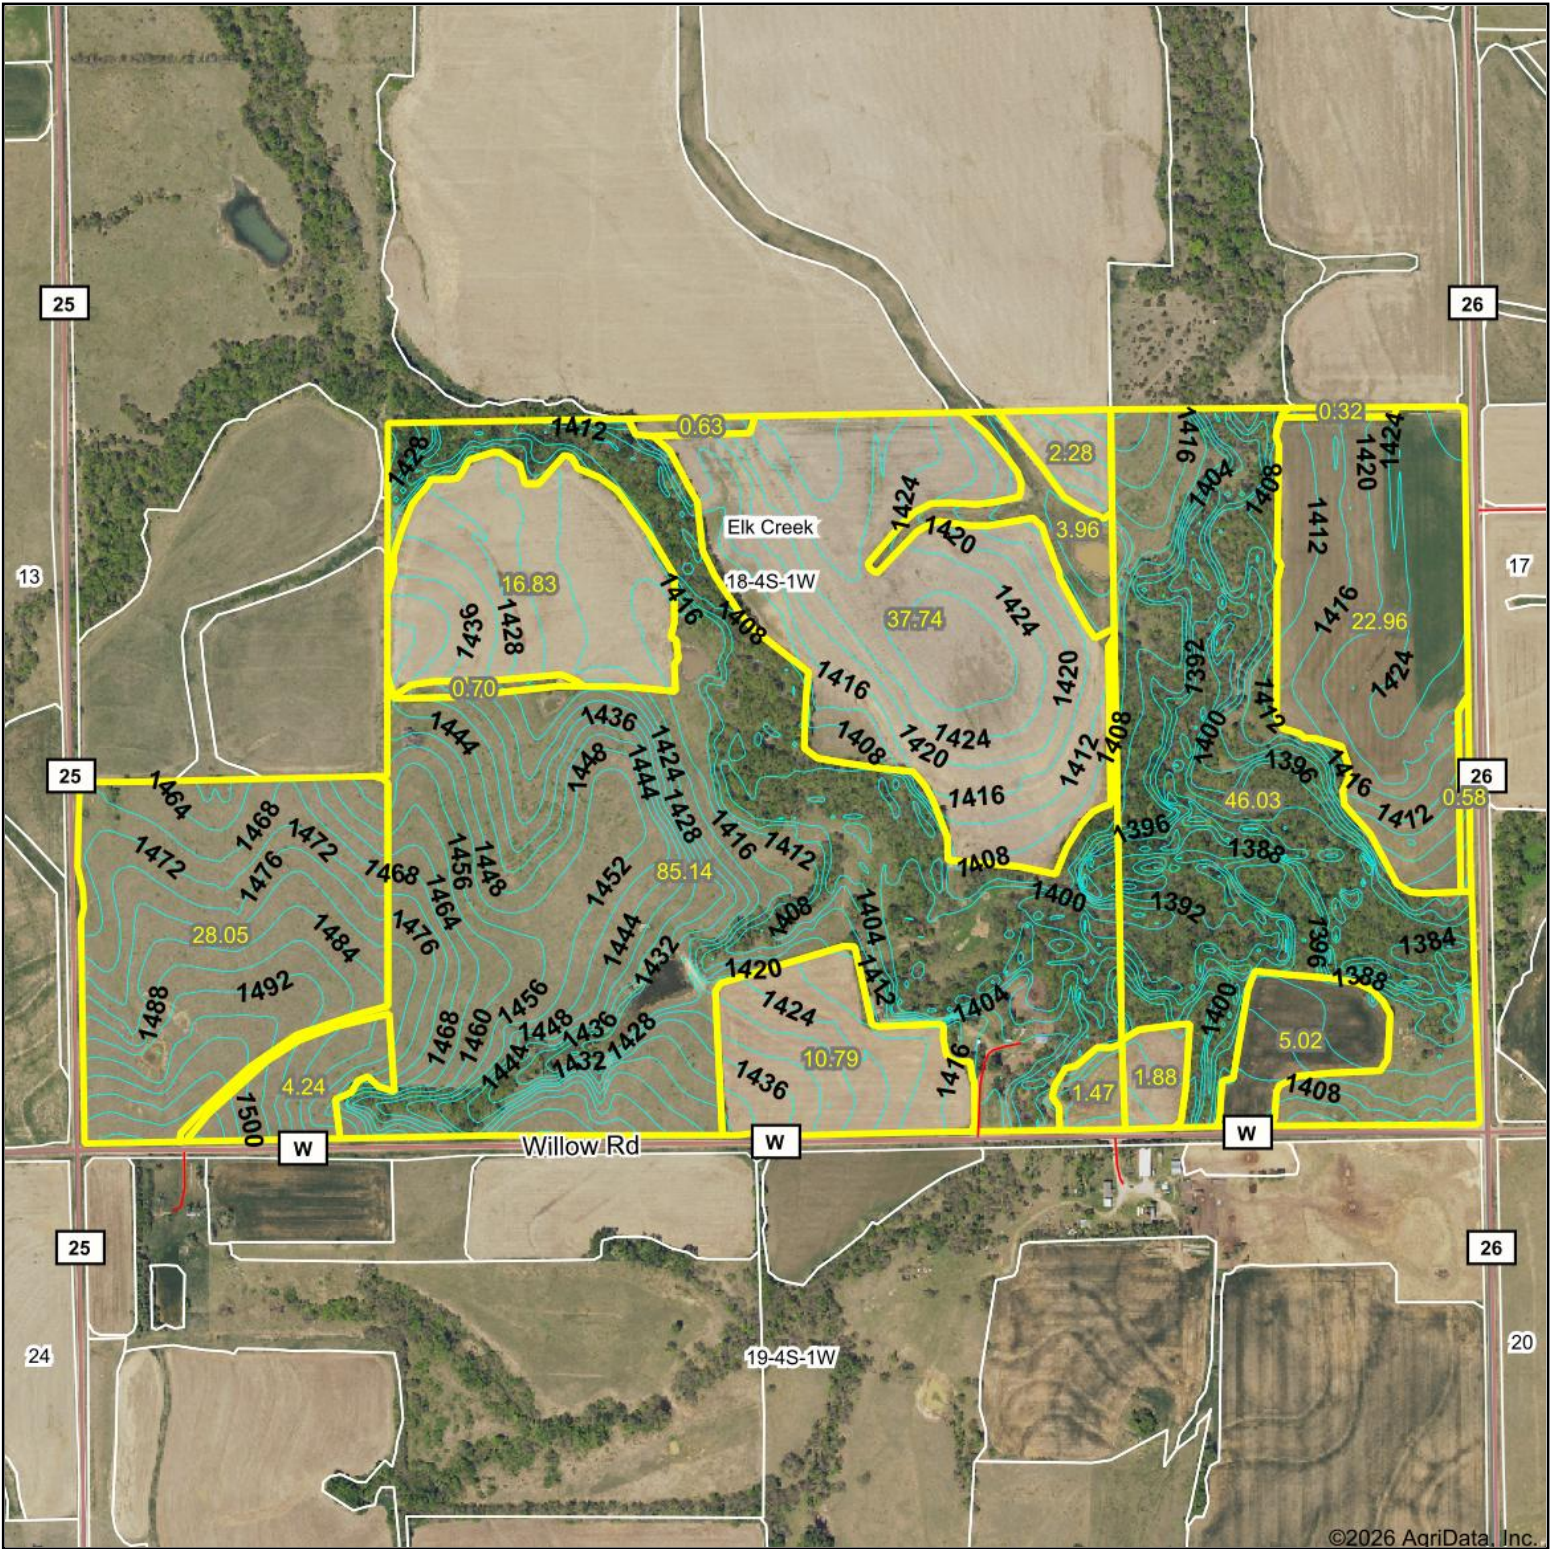

Topography Contours

©2026 AgriData, Inc.

Source: USGS 10 meter dem
 Interval(ft): 4.0
 Min: 1,374.0
 Max: 1,515.4
 Range: 141.4
 Average: 1,426.8
 Standard Deviation: 28.28 ft

1/25/2026

18-4S-1W
 Republic County
 Kansas

Boundary Center: 39° 42' 3.03, -97° 28' 18.44

Field borders provided by Farm Service Agency as of 5/21/2008.