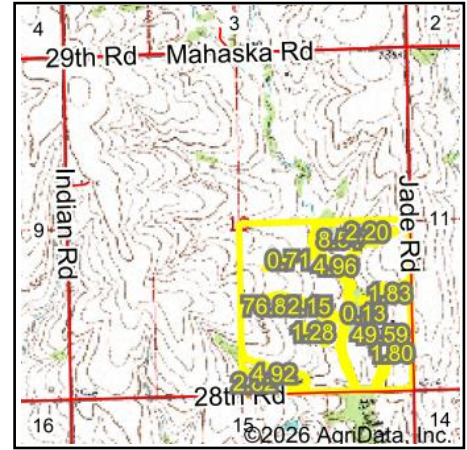

# Wetlands Map

**State:** Kansas  
**Location:** 10-1S-2E  
**County:** Washington  
**Township:** Lowe  
**Date:** 3/10/2026

Maps Provided By:

© AgriData, Inc. 2025 www.AgriDataInc.com

Classification Code	Type	Acres
PEM1A	Freshwater Emergent Wetland	1.12
PFOA	Freshwater Forested/Shrub Wetland	0.39
PEM1C	Freshwater Emergent Wetland	0.23
Total Acres		1.74