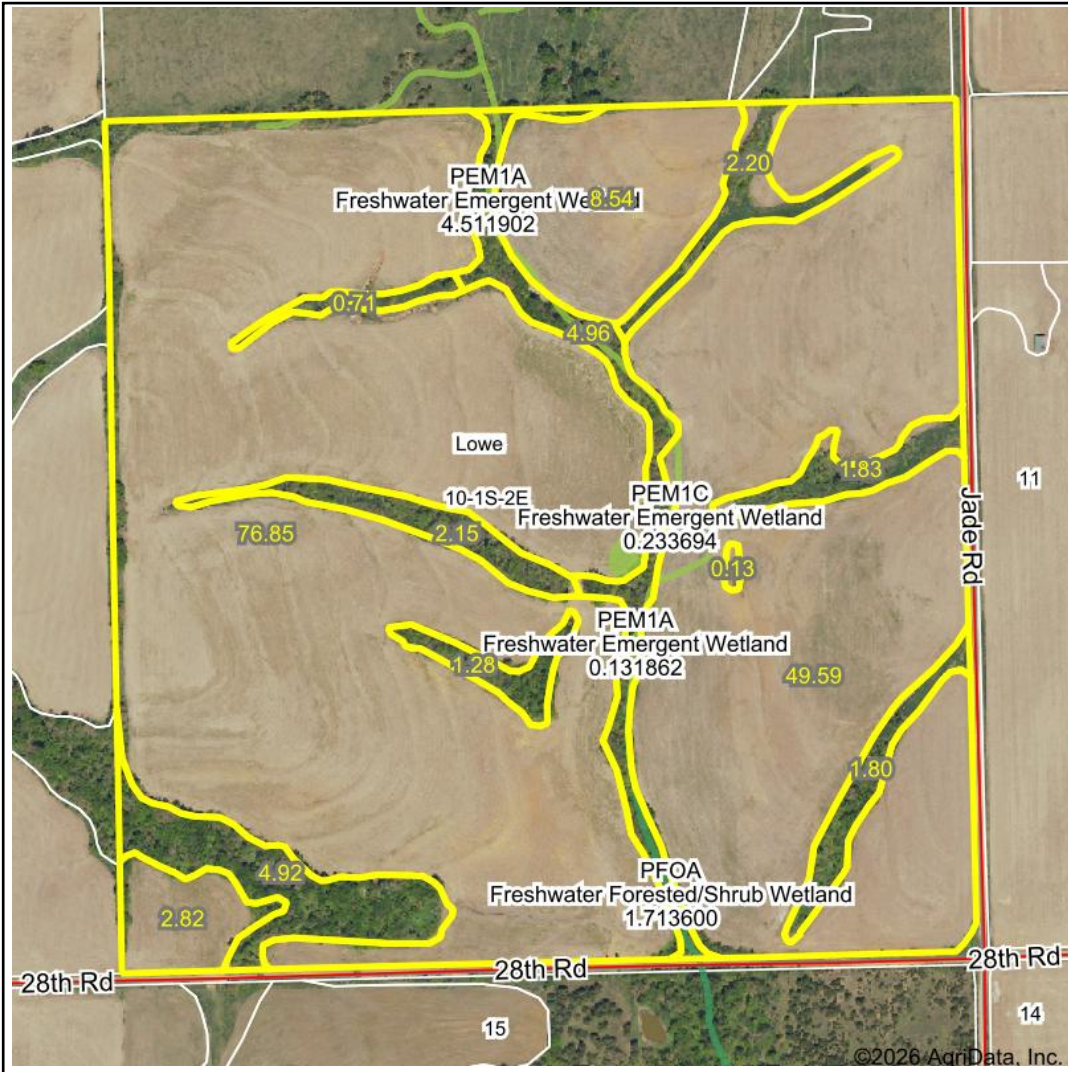

# Wetlands Map

**State:** Kansas  
**Location:** 10-1S-2E  
**County:** Washington  
**Township:** Lowe  
**Date:** 3/10/2026

Maps Provided By:

© AgriData, Inc. 2025 www.AgriDataInc.com

Classification Code	Type	Acres
PEM1A	Freshwater Emergent Wetland	1.12
PFOA	Freshwater Forested/Shrub Wetland	0.39
PEM1C	Freshwater Emergent Wetland	0.23
Total Acres		1.74