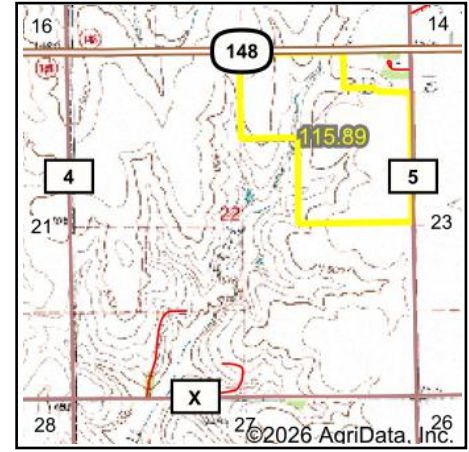

Wetlands Map

State: Kansas
Location: 22-4S-5W
County: Republic
Township: Beaver
Date: 5/18/2026

Maps Provided By:

© AgriData, Inc. 2025 www.AgriDataInc.com

Classification Code	Type	Acres
R4SBC	Riverine	0.62
Total Acres		0.62