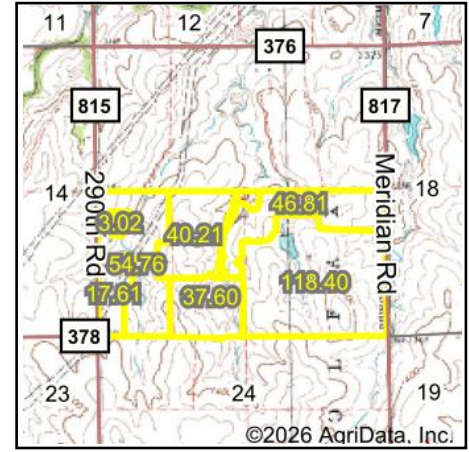

Wetlands Map

State: Kansas
Location: 13-7S-1W
County: Cloud
Township: Colfax
Date: 1/22/2026

Maps Provided By:

© AgriData, Inc. 2025 www.AgriDataInc.com

0ft 1199ft 2398ft

Classification Code	Type	Acres
PABFh	Freshwater Pond	3.01
R4SBC	Riverine	1.95
PEM1A	Freshwater Emergent Wetland	1.22
PEM1C	Freshwater Emergent Wetland	0.26
PFOA	Freshwater Forested/Shrub Wetland	0.21
Total Acres		6.65