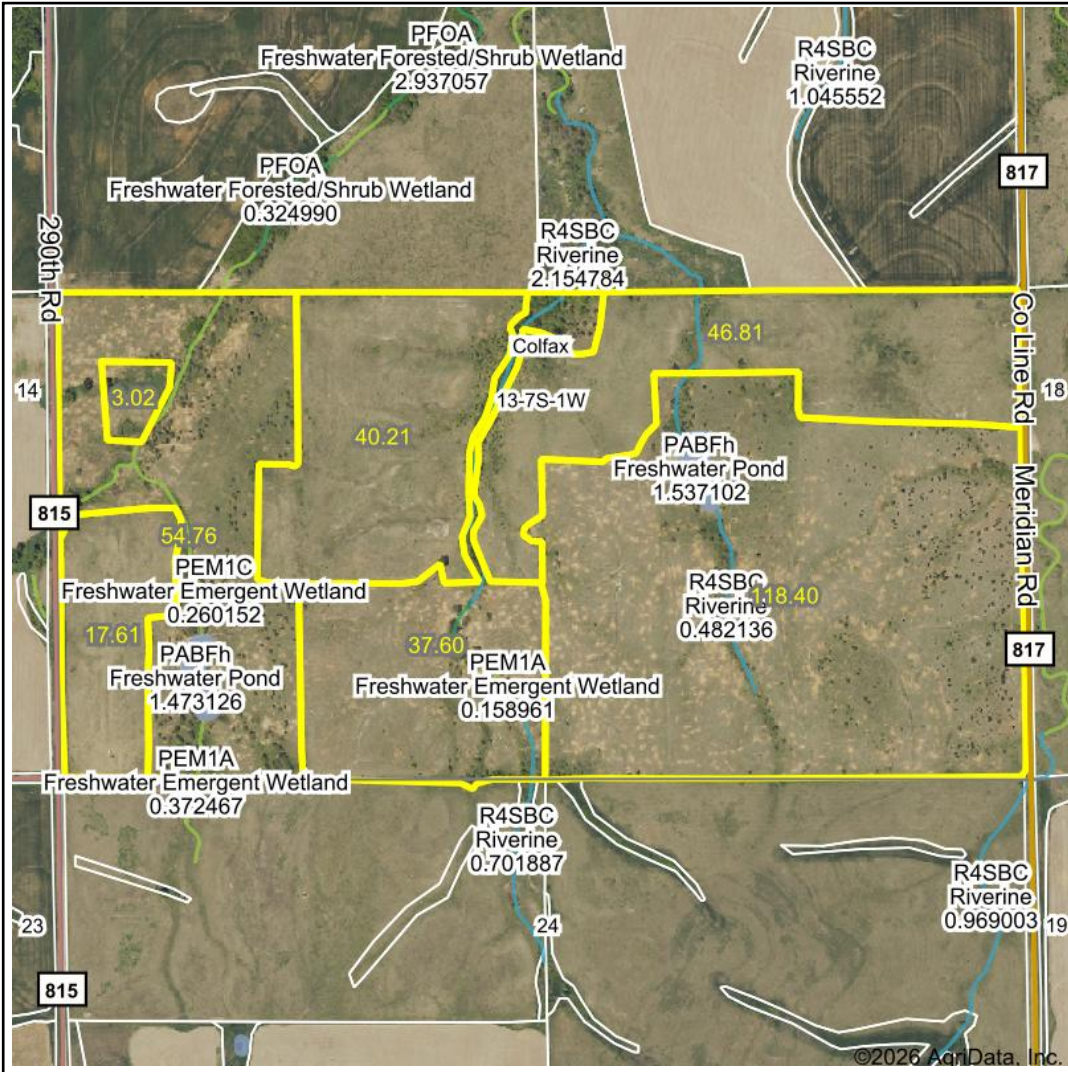

Wetlands Map

State: Kansas
Location: 13-7S-1W
County: Cloud
Township: Colfax
Date: 1/22/2026

Maps Provided By:

© AgriData, Inc. 2025 www.AgriDataInc.com

0ft 1199ft 2398ft

Classification Code	Type	Acres
PABFh	Freshwater Pond	3.01
R4SBC	Riverine	1.95
PEM1A	Freshwater Emergent Wetland	1.22
PEM1C	Freshwater Emergent Wetland	0.26
PFOA	Freshwater Forested/Shrub Wetland	0.21
Total Acres		6.65